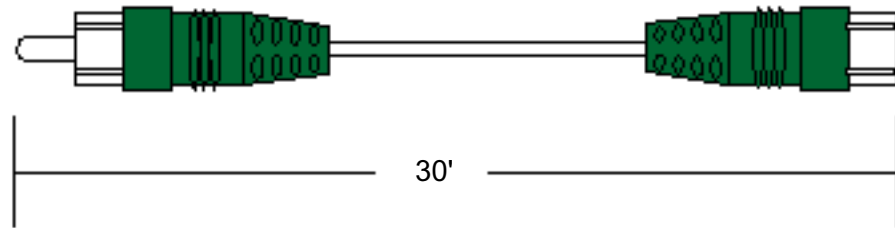

Speaker Extension Cable Bose P/N 186445-1 (BLK) P/N 186445-2 (WHT)

30' extension cable for use with the Jewel® Cube speaker.