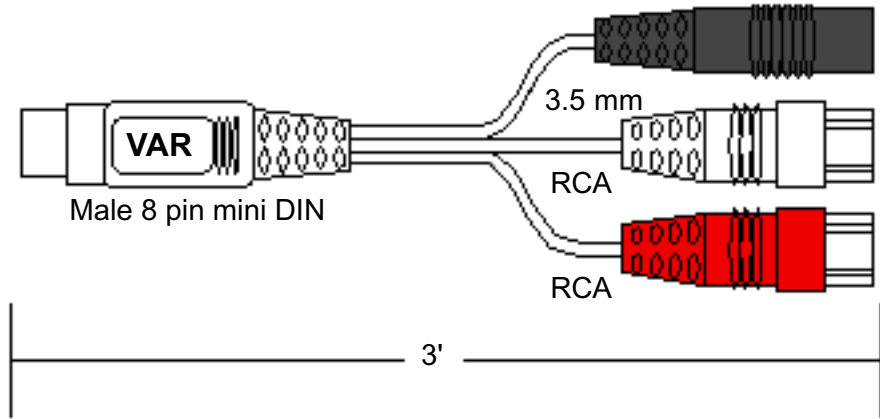

LIFESTYLE® SYSTEM CABLES

Lifestyle® 30 System

Variable Adapter

Bose® P/N 198677

3' shielded adapter for music center. Used mostly for the LSSP, AM3P, AM5P, AM5PC, RM-II and amplifiers.