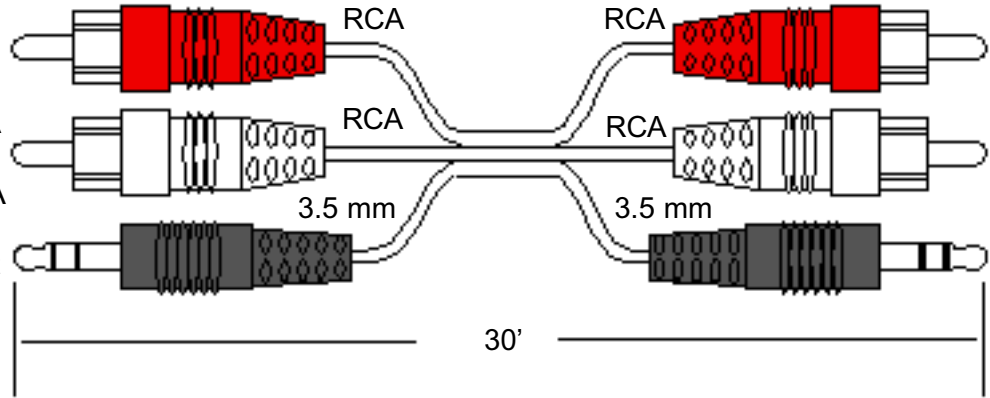

LIFESTYLE® SYSTEM CABLES

Lifestyle® 3 II System

Audio Input Cable Bose® P/N 143630

30' shielded dual RCA male plug, 3.5 mm male plug to dual RCA male plug, 3.5 mm male plug. Audio input cable to music center.