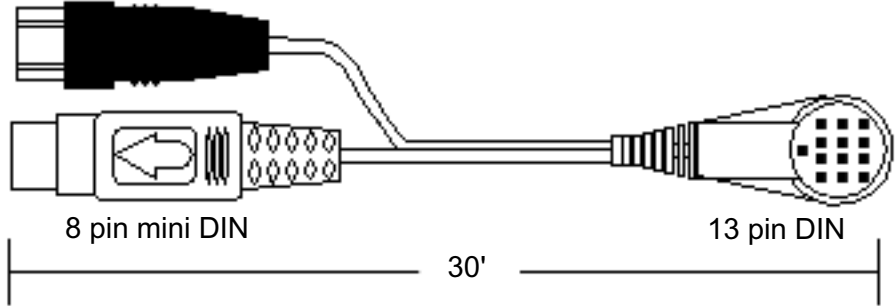

UK/Singapore
134725

230V

Australia
134726

240V

LIFESTYLE® SYSTEM CABLES

Lifestyle® 30 Series II System

Audio Input Cable Bose® P/N 253346

30' shielded 13 pin DIN to 8 pin DIN, RCA female for digital input. Used for CD20 music center to AM25P II and AM30P II.