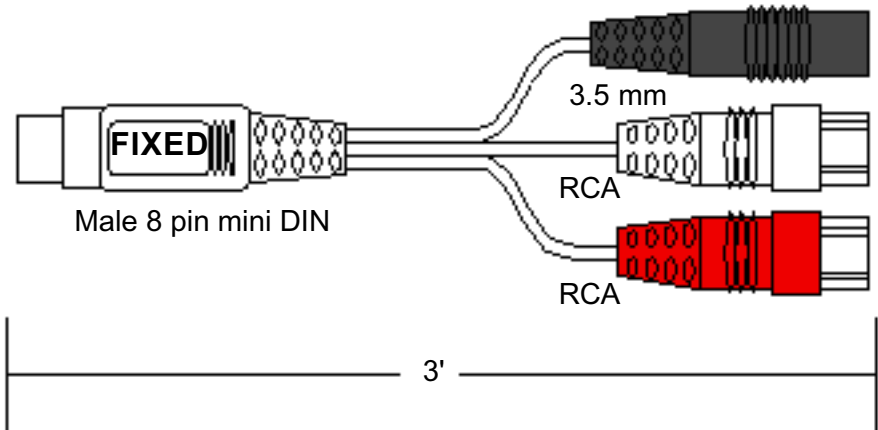

Fixed Adapter Bose P/N 198678

3' shielded adapter for music center. Used mostly for AM9P, AM25P, AM30P, AM25P II and AM30P II.