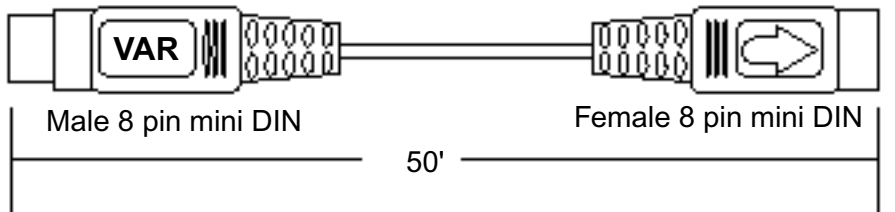

Variable Extension Input Cable Bose P/N 198679

50' shielded 8 pin mini DIN male to 8 pin DIN female. Used to extend the AM5PC audio input cable.