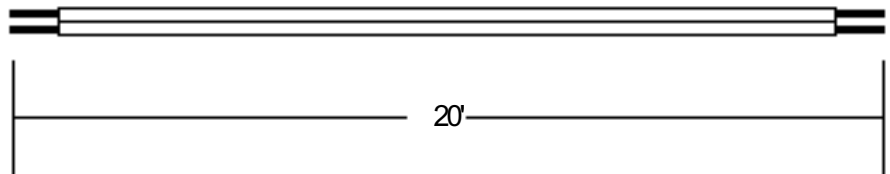

Speaker Cables

Bose P/N 130915 (BLK) P/N 140236 (WHT)

18 GA. 2 conductor speaker wire, tinned ends. Bass module to satellite speaker.