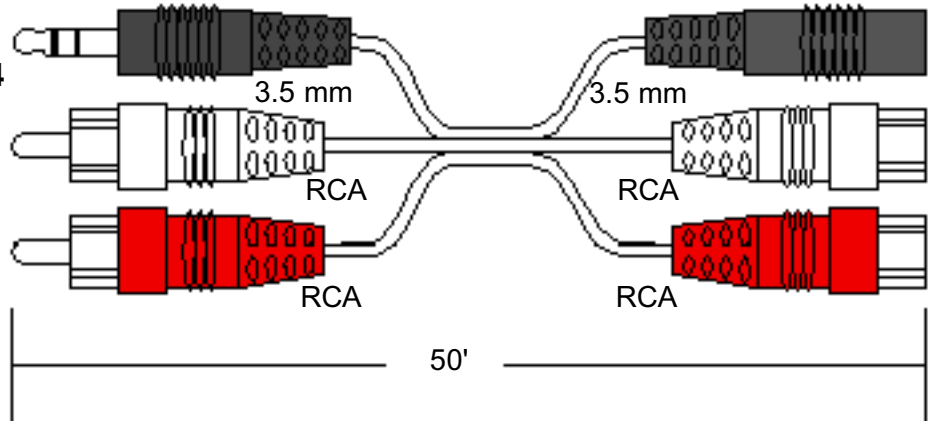

Audio Input Extension Cable Bose P/N 180554

50' shielded cable, two RCA male connections, 3.5 mm stereo plug to two RCA female, 3.5 mm stereo female plug.