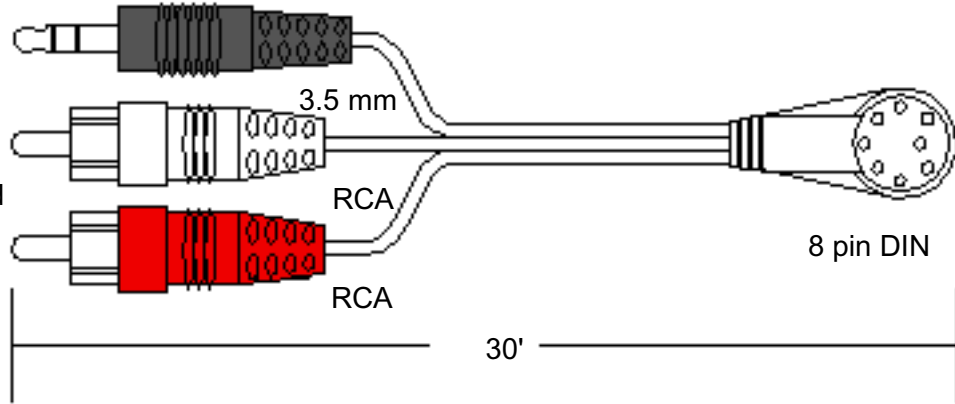

Australia

134726

240V

LIFESTYLE® SYSTEM CABLES

Lifestyle® 12 System

Audio Input Cable Bose® P/N 176199

30' shielded 8 pin DIN to dual RCA male plug, 3.5 mm male plug. Used for the CD5V2 music center to AM9P bass module.