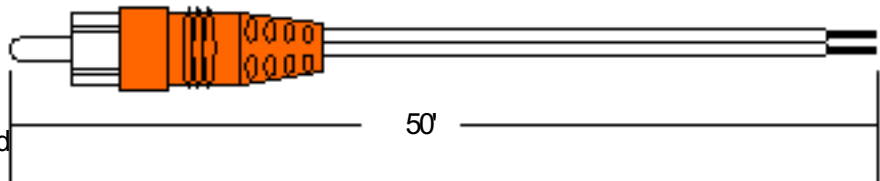

Rear Speaker Cable

Bose P/N 180644 (BLK) P/N 176202 (WHT)

18 ga. single RCA, orange connector to tinned ends. Used for bass module to speaker.