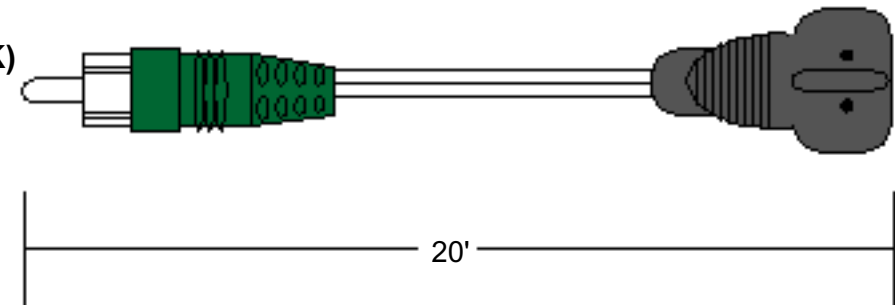

Speaker Cable Bose P/N 178724-05 (BLK) P/N 178724-15 (WHT)

20' 18 ga. single RCA green connector to keyed connector. Used for bass module to Jewel Cube.