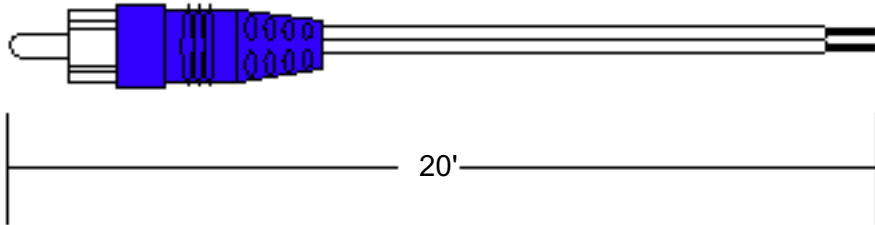

Front Speaker Cable Bose P/N 180643-4 (BLK) P/N 176201-4 (WHT)

18 ga. single RCA, blue connector to tinned ends. Used for bass module to satellite speaker.