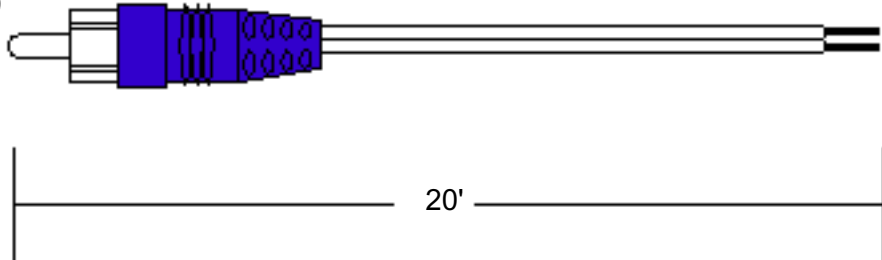

Front Speaker Cables Bose P/N 180643-4 (BLK) P/N 176201-4 (WHT)

18 ga. single RCA, blue connector to tinned ends. Used for bass module to satellite speakers.