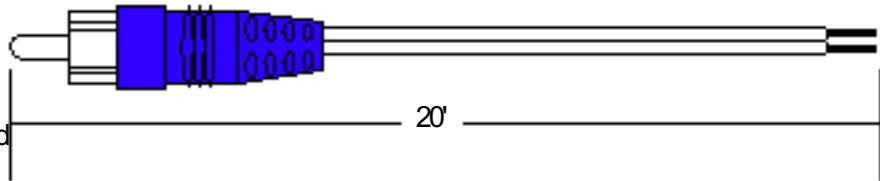

Bose P/N 180644 (BLK) P/N 176202 (WHT)

18 ga. single RCA, orange connector to tinned ends. Used for bass module to speaker.

Front Speaker Cable

Bose P/N 180643-4 (BLK) P/N 176201-4 (WHT)

18 ga. single RCA, blue connector to tinned ends. Used for bass module to speaker.