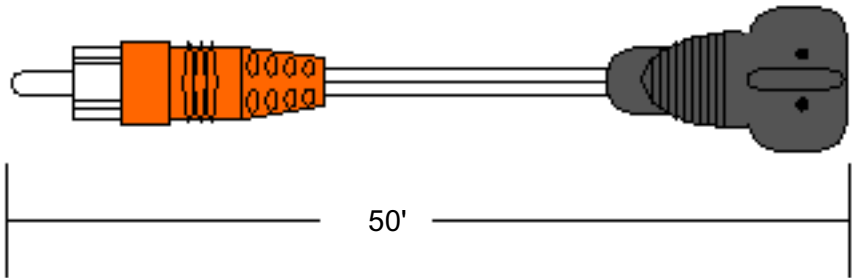

LIFESTYLE® SYSTEM CABLES

Lifestyle® 50 System

Audio Input Cable Bose® P/N 253346

30' shielded 13 pin DIN to 8 pin mini DIN.
CD20 music center to AM30P II bass module.

Rear Speaker Cable Bose P/N 193146-03 (BLK) P/N 193146-13 (WHT)

18 ga. single RCA, orange connector to tinned ends.
Used for bass module to Jewel® Cube speakers.

Front Speaker Cables Bose P/N 193145-04 (BLK) P/N 193145-14 (WHT)

18 ga. single RCA, blue connector to tinned ends. Used for bass module to Jewel Cube speakers.

Variable Extension Input Cable Bose P/N 198679

50' shielded 8 pin mini DIN male to 8 pin DIN female.
Used to extend the AM5PC audio input cable.

Fixed Extension Input Cable Bose P/N 198680

50' shielded 8 pin mini DIN male to 8 pin mini DIN female.
Used with the home theater systems e.g. AM9P, AM25P AM30P

Audio Input Cable C1 Bose P/N 191491

6' shielded male 8 pin mini DIN to male 8 pin mini DIN.
Used for the C1 changer to M1 MRI (multi-room interface).