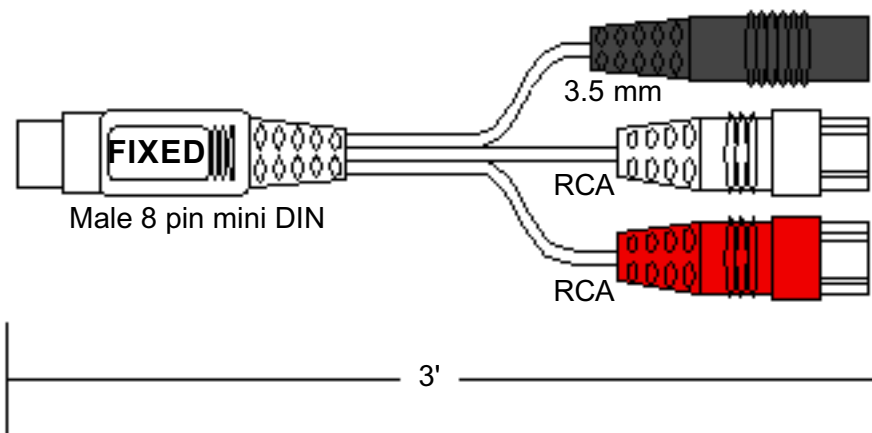

Fixed Adapter Bose P/N 198678

3' shielded adapter for music center. Used mostly for AM9P, AM25P, AM30P, AM25P II and AM30P II.