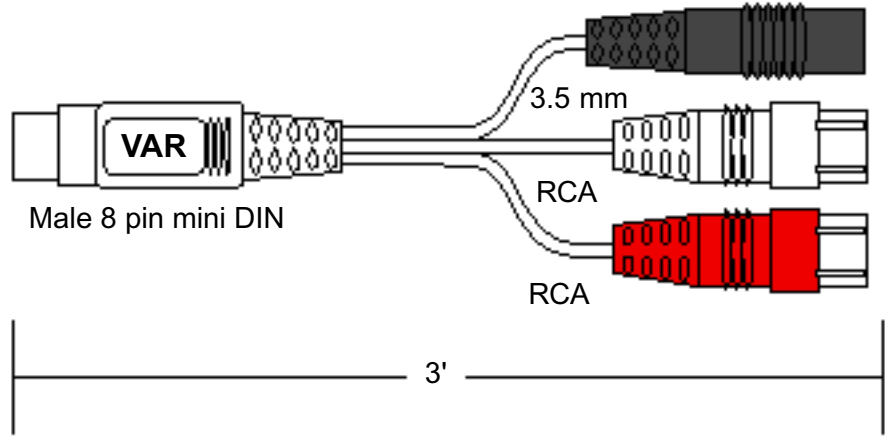

LIFESTYLE® SYSTEM CABLES

Lifestyle® 20 System

Variable Adapter Bose® P/N 198677

3' shielded adapter for music center. Used mostly for the LSSP, AM3P, AM5P, AM5PC, RM-II and amplifiers.