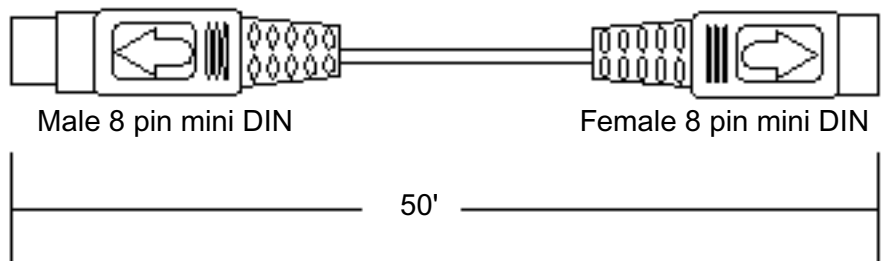

18 ga. single RCA, blue connector to tinned ends. Used for bass module to Jewel Cube speakers.

Variable Extension Cable Bose P/N 198679

50' shielded 8 pin male mini DIN to 8 pin female mini DIN. Used to extend the AM5PC audio input cable.

Fixed Extension Cable Bose P/N 198680

50' shielded 8 pin male mini DIN to 8 pin female mini DIN. Used to extend the AM25P and AM30P audio input cable.

LIFESTYLE® SYSTEM CABLES

Lifestyle® 30 Series II System