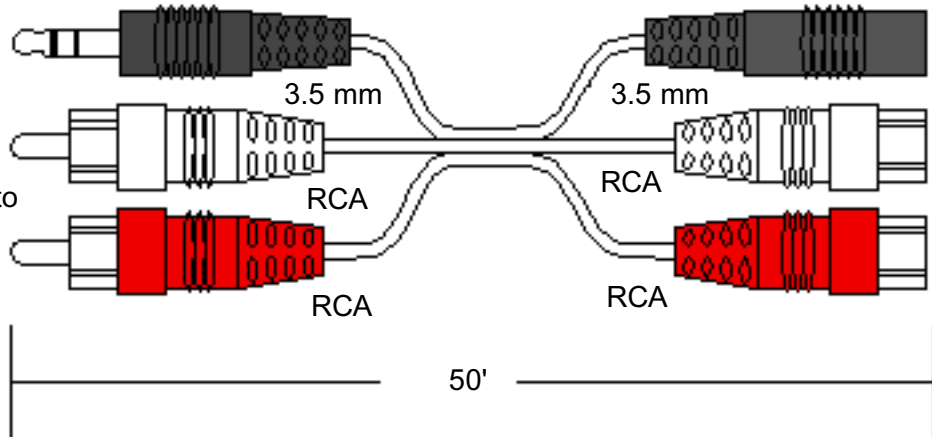

Audio Extension Cable Bose P/N 180554

50' shielded cable, two RCA male connectors, 3.5 mm male stereo plug to two RCA female, 3.5 mm stereo female plug.

Power Pack PS71 Bose P/N 178371

120VAC to 12VAC 1.6A