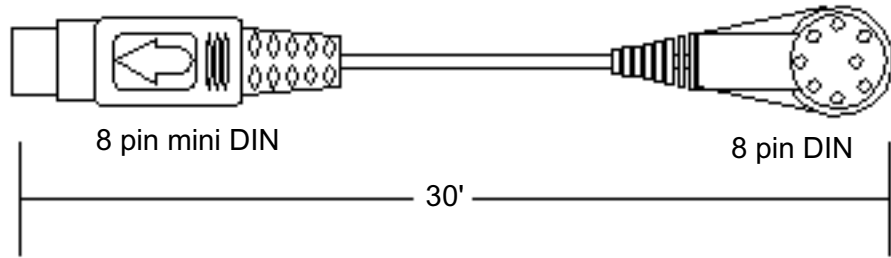

UK/Singapore 134725

230V

Australia 134726

240V

LIFESTYLE® SYSTEM CABLES

Lifestyle® 30 System

Audio Input Cable Bose® P/N 191493

30' shielded 8 pin mini DIN to 8 pin DIN. Used for CD20 music center to AM9P, AM25P and AM30P