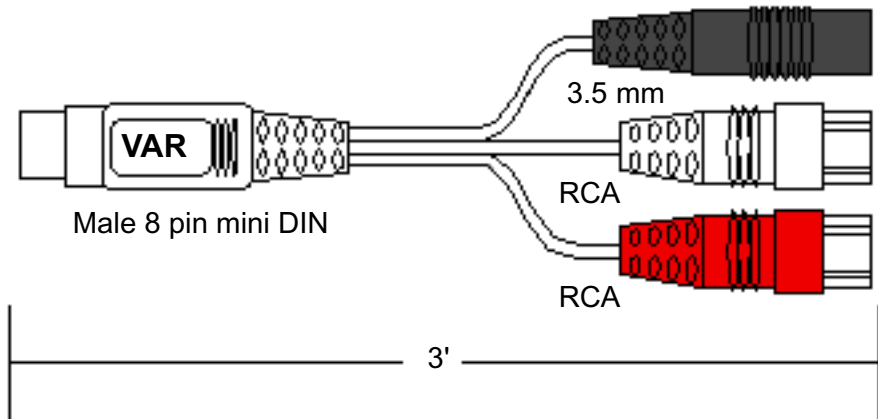

LIFESTYLE® SYSTEM CABLES

Lifestyle® 50 System

Variable Adapter Bose® P/N 198677

3' shielded adapter for music center. Used mostly for the LSSP, AM3P, AM5P, AM5PC, RM-II and amplifiers.