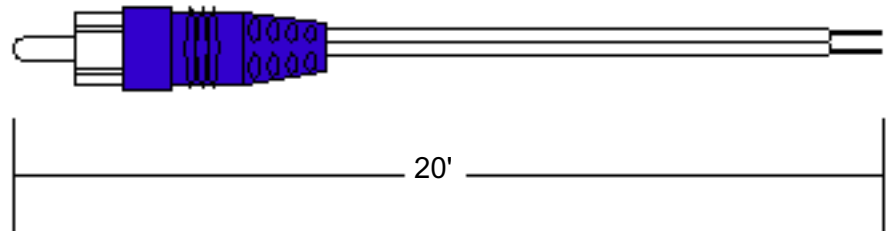

Front Speaker Cables Bose P/N 180643-4 (BLK) P/N 176201-4 (WHT)

18 ga. single RCA, blue connector to tinned ends. Used for bass module to satellite speakers.