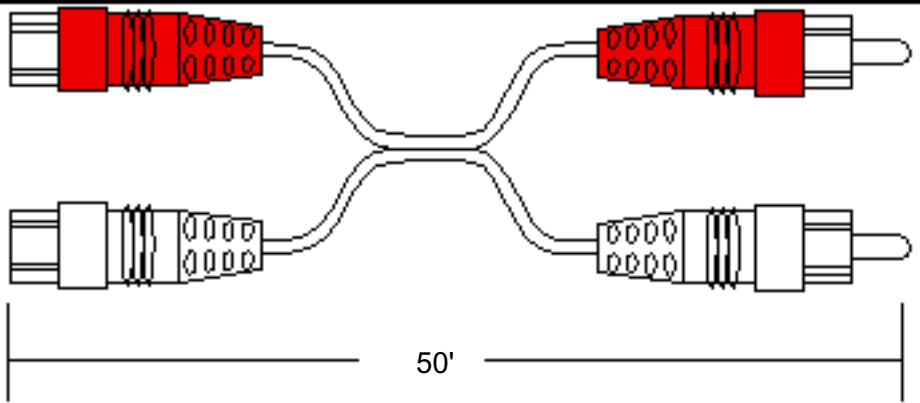

LIFESTYLE® SYSTEM CABLES

Miscellaneous Cables

Extension Cable Bose® P/N #137455

50' shielded cable, dual RCA female to dual RCA male. Used for music center to accessory speakers, LSSP or RM II.

Video Cable/DVD Bose P/N #183200