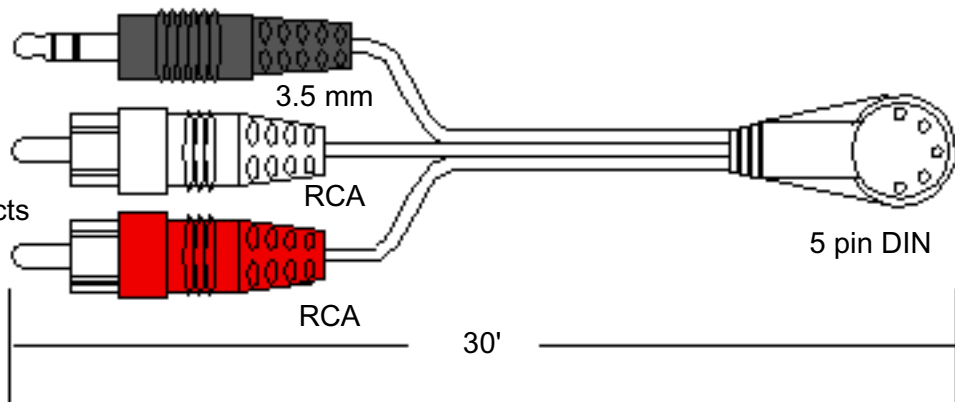

Bass Module Power Cord Bose P/N 198603-001

120V

Europe 148203

220V

UK/Singapore 134725

230V

Australia 134726

240V

LIFESTYLE® SYSTEM CABLES

Lifestyle® 5 System

Audio Input Cable Bose® P/N 136140

30' shielded 5 pin DIN to dual RCA male plug, 3.5 mm stereo male plug. Connects a CD5V2 music center to the bass module.

Speaker Cable