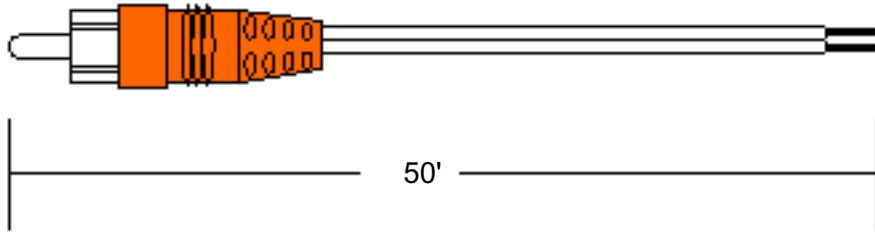

Rear Speaker Cable Bose P/N 180644 (BLK) P/N 176202 (WHT)

18 ga. single RCA, orange connector to tinned ends. Used for bass module to satellite speaker.