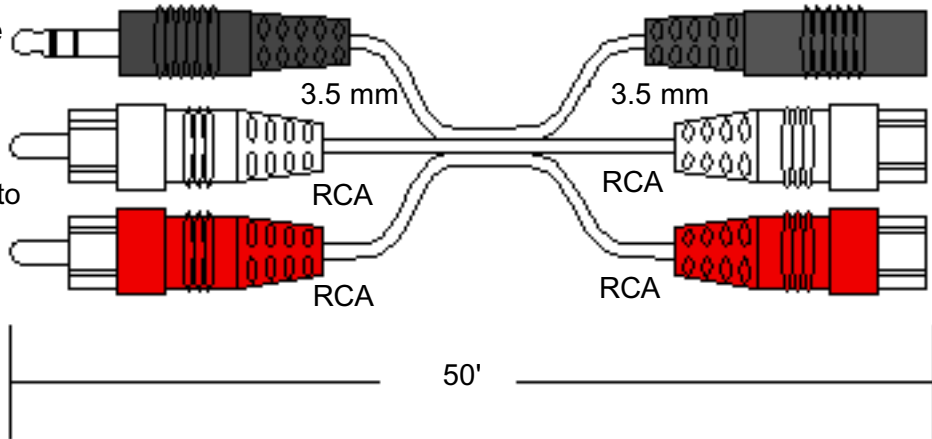

18 ga. single RCA, blue connector to tinned ends. Used for bass module to satellite speaker.

Audio Extension Cable Bose P/N 180554

50' shielded cable, two RCA male connectors, 3.5 mm male stereo plug to two RCA female, 3.5 mm stereo female plug.