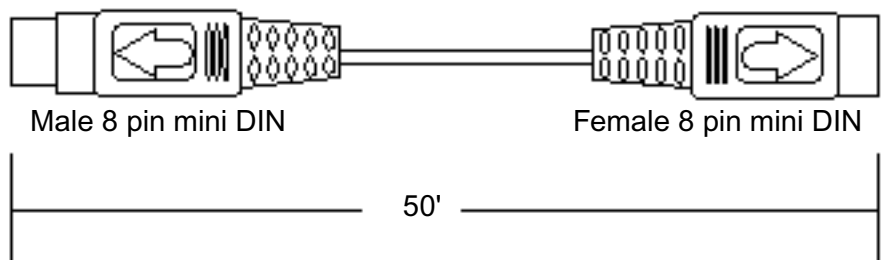

18 ga. single RCA, blue connector to tinned ends. Used for bass module to Jewel Cube speakers.

Variable Extension Cable Bose P/N 198679

50' shielded 8 pin male mini DIN to 8 pin female mini DIN. Used to extend the AM5PC audio input cable.

Fixed Extension Cable Bose P/N 198680

50' shielded 8 pin male mini DIN to 8 pin female mini DIN. Used to extend the AM25P and AM30P audio input cable.

LIFESTYLE® SYSTEM CABLES

Lifestyle® 30 System

Variable Adapter