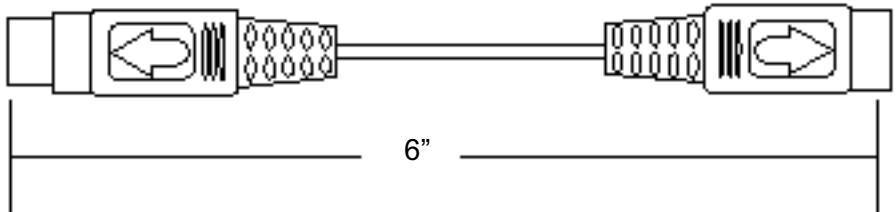

Smart Cable Adaptor Bose P/N 199415

6" shielded male 8 pin DIN to female 8 pin DIN. Used to adapt older audio cables to the LS40 and 50 systems.