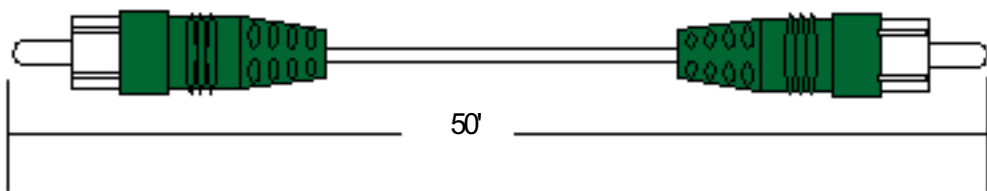

Digital Extension Cable

Bose P/N 255509 (6') P/N 183200

50' extension cable used with the audio input cable to DVD.

Power Pack PS71

Bose P/N 178371

120VAC to 12VAC 1.6A

Europe
178375

220VAC to 12VAC
1.6A

UK/Singapore
251773

230VAC to 12VAC
1.6A

Australia
178373

240VAC to 12VAC
1.6A

Bass Module Power Cord

Bose P/N 198603-001

120V

Europe
148203

220V

UK/Singapore
134725

230V

Australia
134726

240V