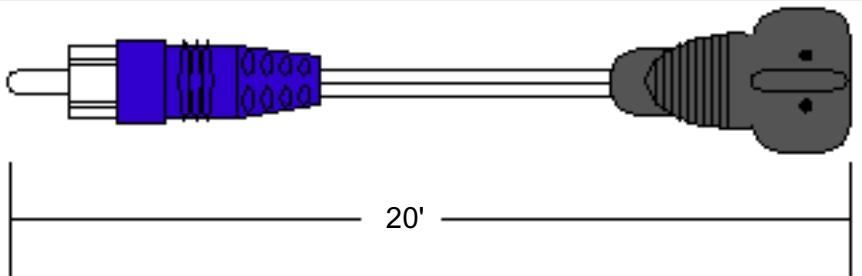

Front Speaker Cables Bose P/N 193145-04 (BLK) P/N 193145-14 (WHT)

18 ga. single RCA, blue connector to tinned ends. Used for bass module to Jewel Cube speakers.