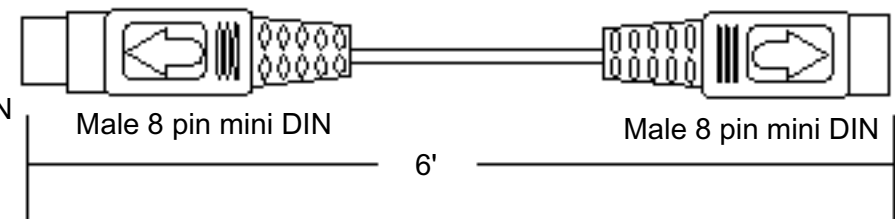

Audio Input Cable C1 Bose P/N 191491

6' shielded male 8 pin mini DIN to male 8 pin mini DIN. Used for the C1 changer to M1 MRI (multi-room interface).