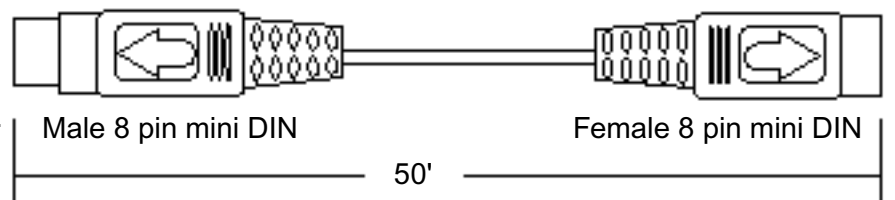

Audio Input Cable C1 Bose P/N 191491

6' shielded male 8 pin mini DIN to male 8 pin mini DIN. Used for the C1 changer to M1 MRI (multi-room interface).

Variable Extension Input Cable Bose P/N 198679

50' shielded 8 pin mini DIN male to 8 pin DIN female. Used to extend the AM5PC audio input cable.

Fixed Extension Input Cable Bose P/N 198680

50' shielded 8 pin mini DIN male to 8 pin mini DIN female. Used with the home theater systems e.g. AM9P, AM25P AM30P

LIFESTYLE® SYSTEM CABLES

Lifestyle® 40 System