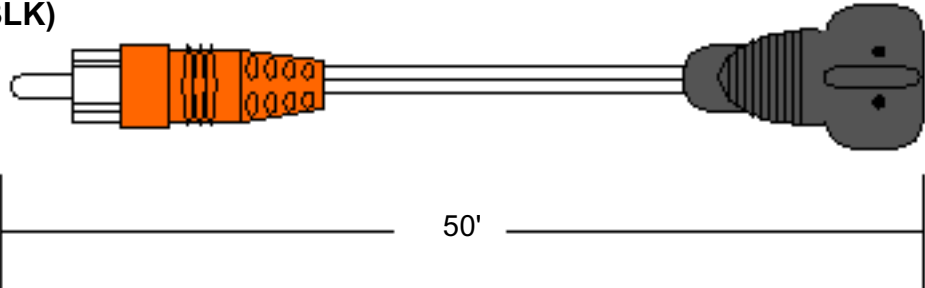

Rear Speaker Cable Bose P/N 193146-03 (BLK) P/N 193146-13 (WHT)

18 ga. single RCA, orange connector to tinned ends. Used for bass module to Jewel® Cube speakers.