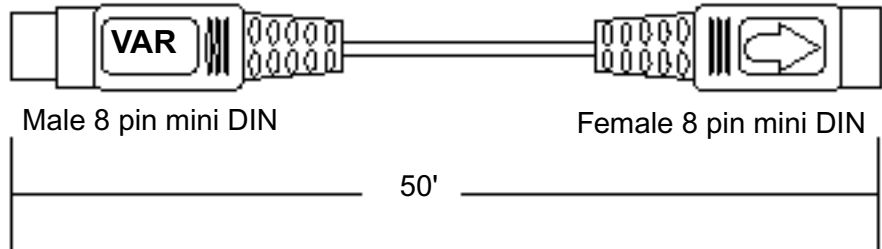

Variable Extension Cable Bose P/N 198679

50' shielded 8 pin male mini DIN to 8 pin female mini DIN. Used to extend the AM5PC audio input cable.