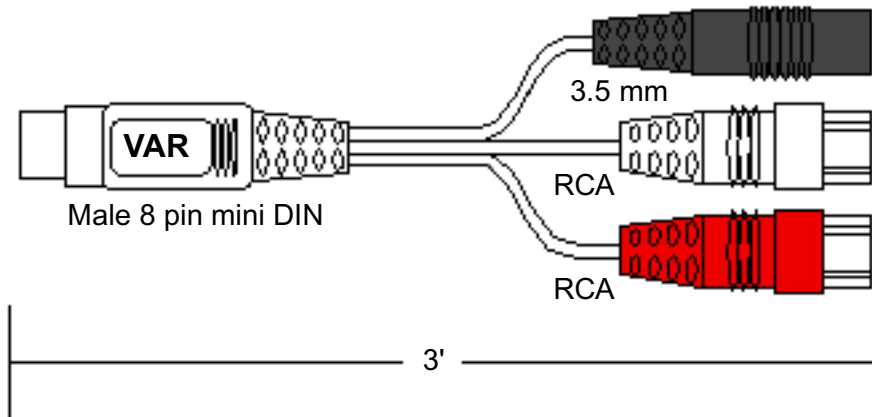

LIFESTYLE® SYSTEM CABLES

Lifestyle® 30 Series II System

Variable Adapter Bose® P/N 198677

3' shielded adapter for music center. Used mostly for the LSSP, AM3P, AM5P, AM5PC, RM-II and amplifiers.