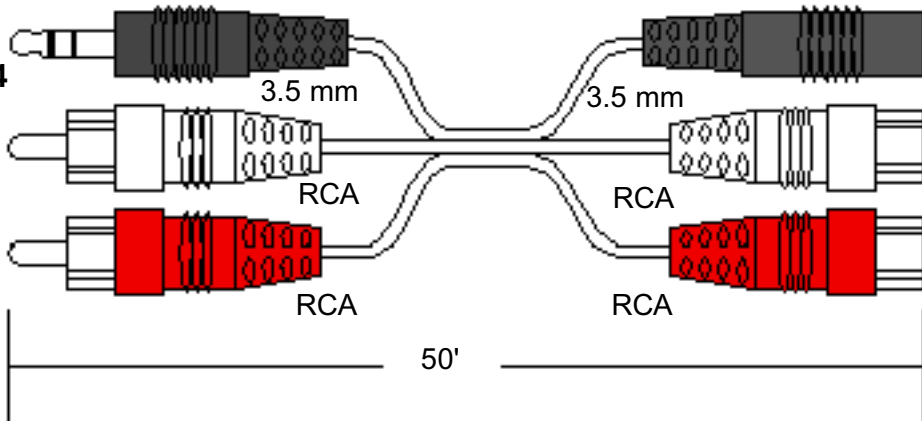

Audio Input Extension Cable Bose P/N 180554

50' shielded cable, two RCA male connections, 3.5 mm stereo plug to two RCA female, 3.5 mm stereo female plug.