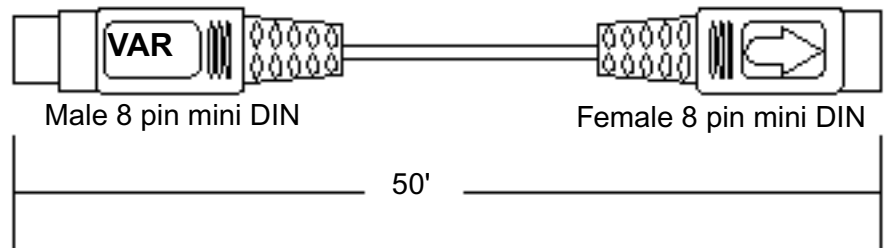

Variable Extension Cable Bose P/N 198679

50' shielded 8 pin male mini DIN to 8 pin female mini DIN. Used to extend the AM5PC audio input cable.

Fixed Extension Cable Bose P/N 198680

50' shielded 8 pin male mini DIN to 8 pin female mini DIN. Used to extend the AM25P and AM30P audio input cable.