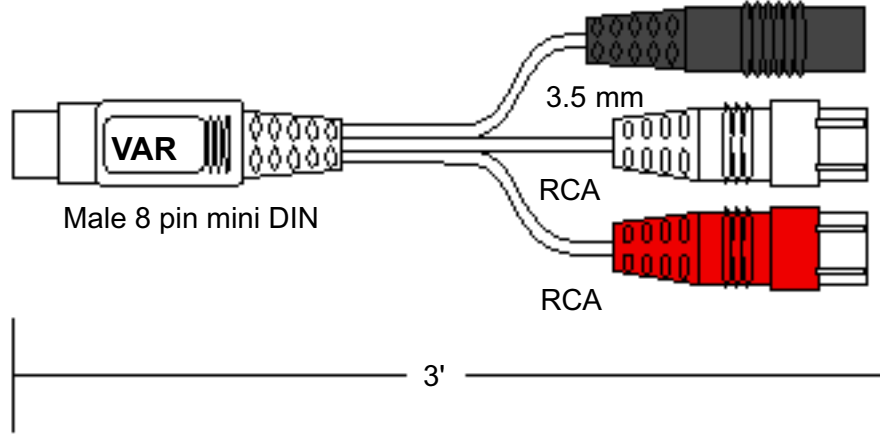

LIFESTYLE® SYSTEM CABLES

Lifestyle® 40 System

Variable Adapter Bose® P/N 198677

3' shielded adapter for music center. Used mostly for the LSSP, AM3P, AM5P, AM5PC, RM-II and amplifiers.