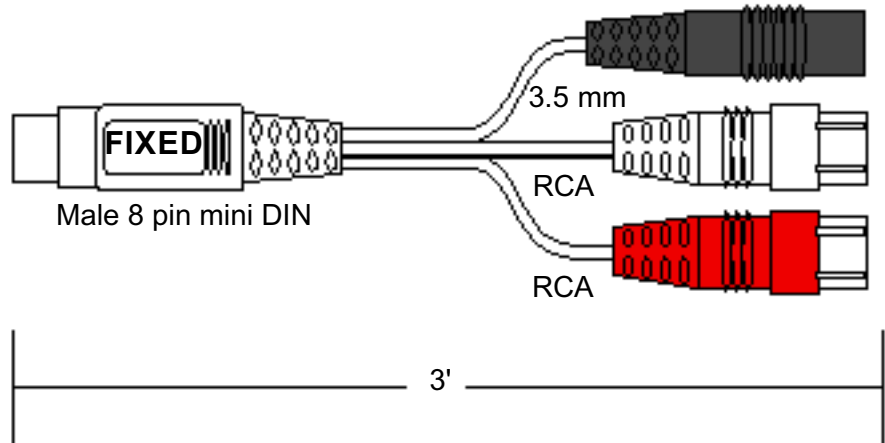

Fixed Adapter Bose P/N 198678

3' shielded adapter for music center. Used mostly for AM9P, AM25P and AM30P

Power Pack PS71 Bose P/N 178371

120VAC to 12VAC 1.6A

Europe 178375

230VAC to 12VAC
1.6A

UK/Singapore 251773

230VAC to 12VAC
1.6A

Australia 178373

240VAC to 12VAC
1.6A

Bass Module Power Cord Bose P/N 198603-001

120V

Europe 148203

220V

UK/Singapore 134725

230V

Australia 134726

240V