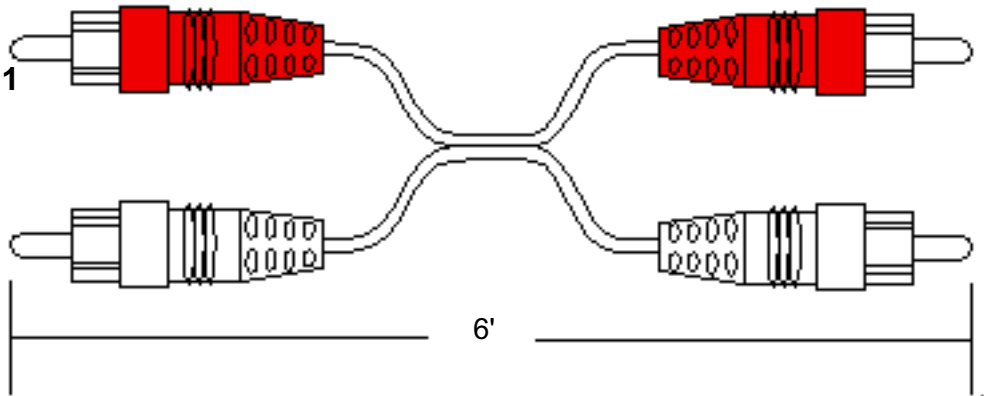

LIFESTYLE® SYSTEM CABLES

Miscellaneous Cables

Extension Cable Bose® P/N #137455

50' shielded cable, dual RCA female to dual RCA male. Used for music center to accessory speakers, LSSP or RM II.

Video Cable/DVD Bose P/N #183200

6' shielded, single male to male RCA. Used for video cable extension or DVD.

Stereo Cable Bose P/N #185931-01

6' shielded cable, dual male to male RCA.

RCA Y-Adaptor Bose P/N 128596

6" shielded single male RCA to dual female RCA.