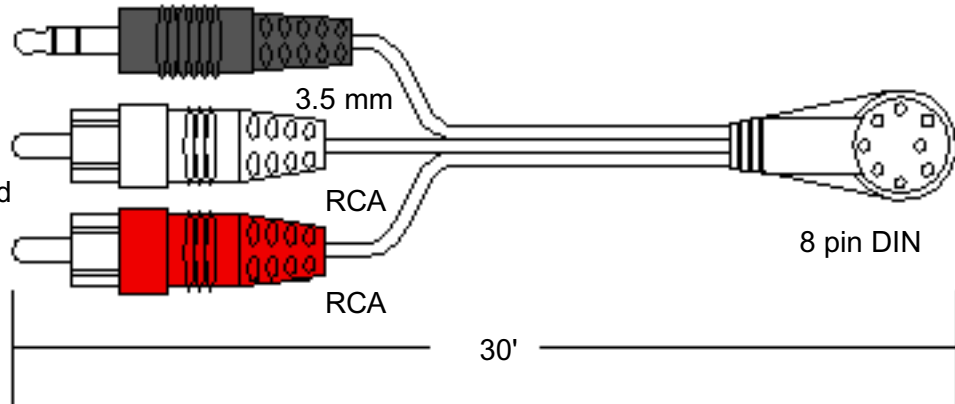

LIFESTYLE® SYSTEM CABLES

Lifestyle® 8 System

Audio Input Cable Bose® P/N 176199

30' shielded 8 pin DIN to dual RCA male plug, 3.5 mm male plug. Used for the CD5V2 music center to AM8P bass module.

Rear Speaker Cable Bose P/N 180644 (BLK) P/N 176202 (WHT)

18 ga. single RCA, orange connector to tinned ends. Used for bass module to satellite speaker.