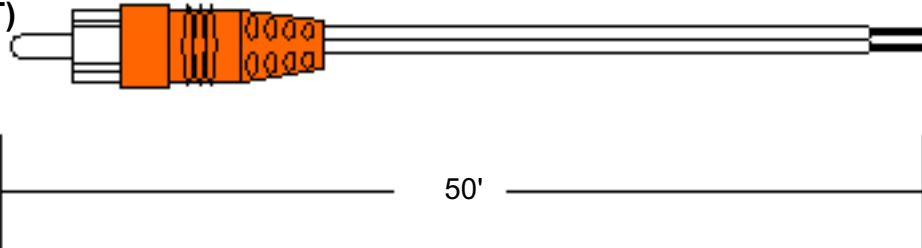

Rear Speaker Cable Bose P/N 180644 (BLK) P/N 176202 (WHT)

18 ga. single RCA, orange connector to tinned ends. Used for bass module to satellite speakers.