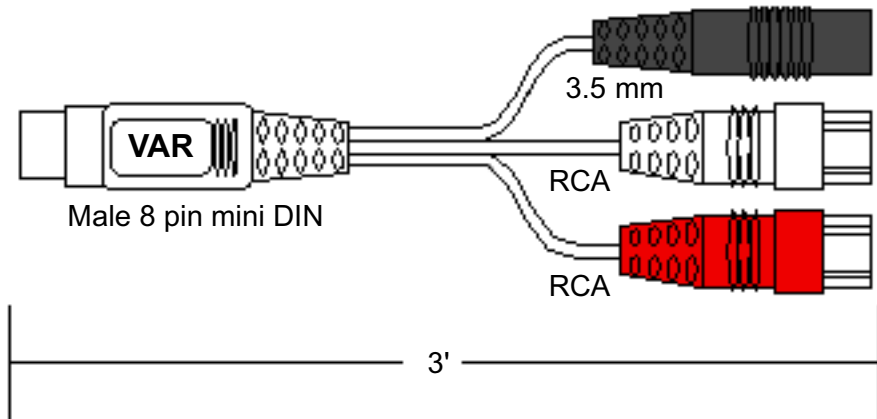

LIFESTYLE® SYSTEM CABLES

Lifestyle® 25 Series II System

Variable Adapter Bose® P/N #198677

3' shielded adapter for music center. Used mostly for the LSSP, AM3P, AM5P, AM5PC, RM-II and amplifiers.