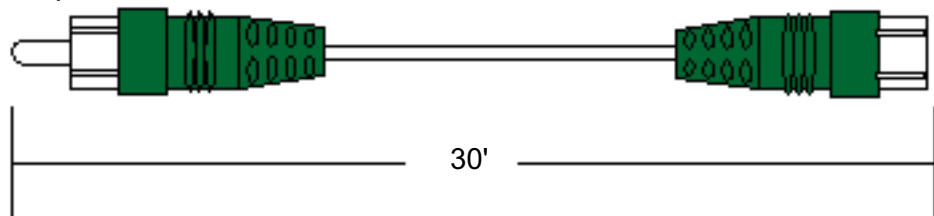

Speaker Extension Cable

Bose P/N 186445-1 (BLK)

P/N 186445-2 (WHT)

30' extension cable for use with the Jewel Cube speaker.