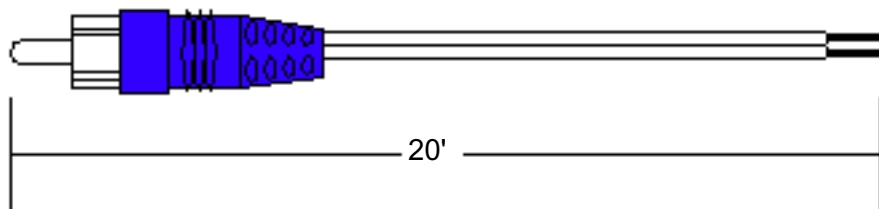

LIFESTYLE® SYSTEM CABLES

Lifestyle® 5 System

Audio Input Cable Bose® P/N 136140

30' shielded 5 pin DIN to dual RCA male plug, 3.5 mm stereo male plug. Connects a CD5V2 music center to the bass module.

Speaker Cable

Bose P/N 180643-4 (BLK)
P/N 176201-5 (WHT)

18 ga. single RCA blue connector to tinned ends. Bass module to speaker.

Audio Input Extension Cable Bose P/N 180554

50' shielded cable, two RCA male connections, 3.5 mm stereo plug to two RCA female, 3.5 mm stereo female plug.

Power Pack PS71 Bose P/N 178371

120VAC to 12VAC 1.6A

Europe 178375

230VAC to 12VAC
1.6A

UK/Singapore 251773

230VAC to 12VAC
1.6A

Australia 178373

240VAC to 12VAC
1.6A

Bass Module Power Cord Bose P/N 198603-001

120V

Europe 148203

220V

UK/Singapore 134725

230V

Australia 134726

240V