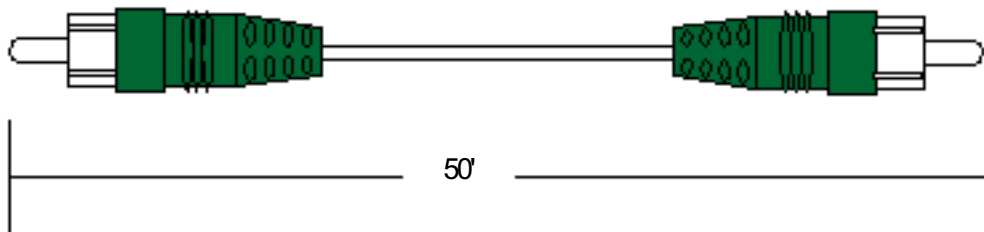

Digital Extension Cable

Bose P/N 255509 (6') P/N 183200

50' extension cable used with the audio input cable to DVD.

Power Pack PS71 Bose P/N 178371

120VAC to 12VAC 1.6A

Europe 178375

220VAC to 12VAC
1.6A

UK/Singapore 251773

230VAC to 12VAC
1.6A

Australia 178373

240VAC to 12VAC
1.6A

Bass Module Power Cord Bose P/N 198603-001

120V

Europe 148203

220V

UK/Singapore 134725

230V

Australia 134726

240V