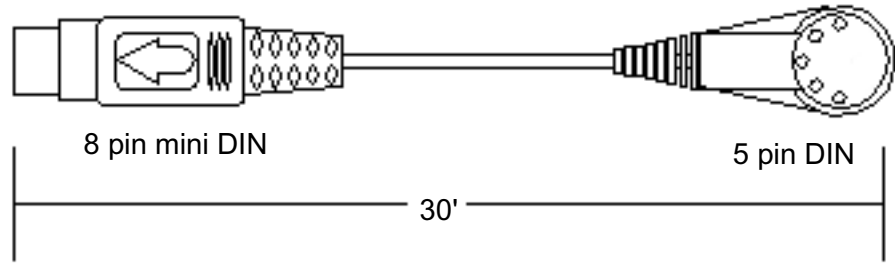

230V

Australia 134726

240V

LIFESTYLE® SYSTEM CABLES

Lifestyle® 40 System

Audio Input Cable Bose® P/N #191492

30' shielded 5 pin DIN to 8 pin mini DIN.
CD20 Music Center to AM5PC bass module.

Speaker Extension Cable Bose P/N 186445-1 (BLK) P/N 186445-2 (WHT)