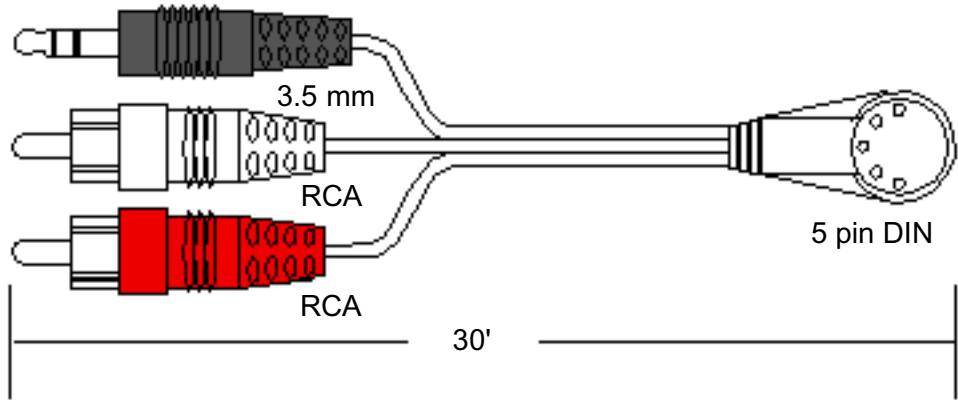

LIFESTYLE® SYSTEM CABLES

Lifestyle® 5 II and III Systems

Audio Input Cable Bose® P/N 172296

30' shielded 5 pin DIN to dual RCA male plug, 3.5 mm stereo male plug. Connects a CD5V2 music center to the bass module.