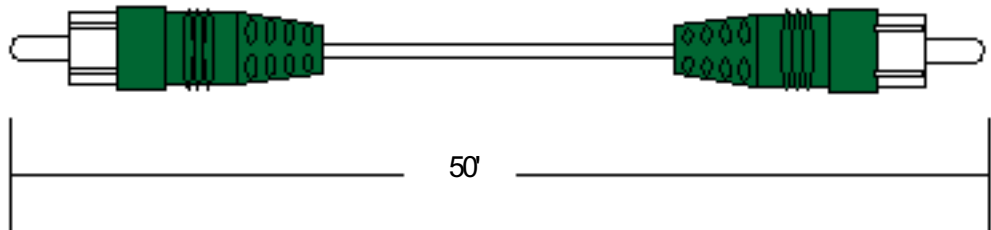

Digital Extension Cable Bose P/N 255509 (6') P/N 183200

50' extension cable used with the audio input cable to DVD.

Power Pack PS71 Bose P/N 178371

120VAC to 12VAC 1.6A

Europe 178375

220VAC to 12VAC
1.6A

UK/Singapore 251773

230VAC to 12VAC
1.6A

Australia 178373

240VAC to 12VAC
1.6A

Bass Module Power Cord Bose P/N 198603-001

120V

Europe 148203

220V

UK/Singapore 134725

230V

Australia 134726

240V