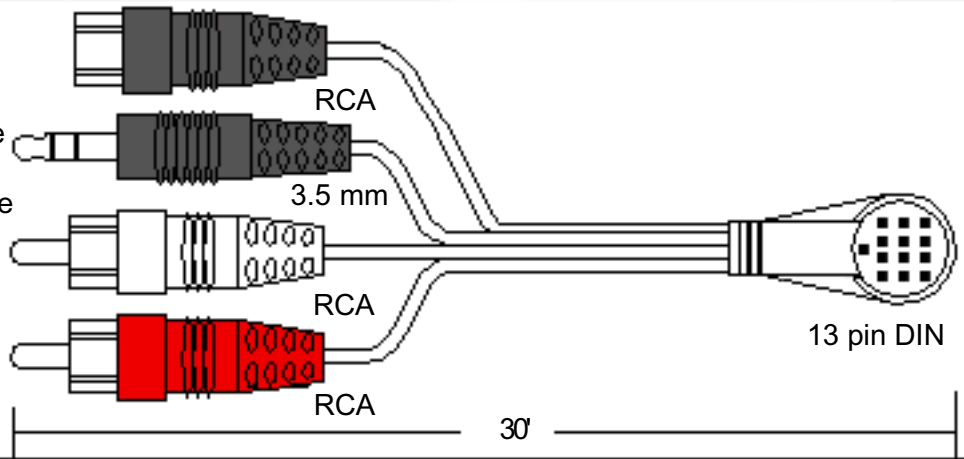

LIFESTYLE® SYSTEM CABLES

Lifestyle® 12 Series II System

Audio Input Cable Bose® P/N 253347

30' shielded, 13 pin male DIN to dual RCA male plug, 3.5 mm stereo male plug, RCA female digital input plug.