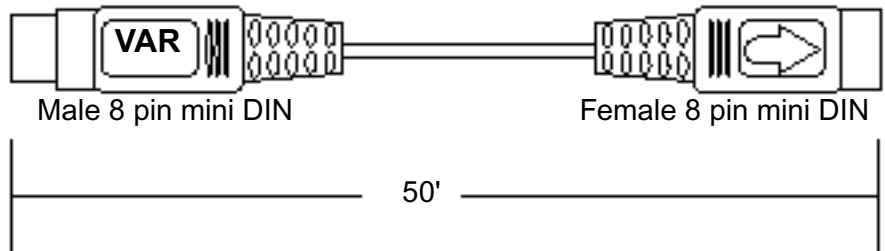

18 ga. single RCA, blue connector to tinned ends. Used for bass module to Jewel Cube speakers.

Variable Extension Cable Bose P/N 198679

50' shielded 8 pin male mini DIN to 8 pin female mini DIN. Used to extend the AM5PC audio input cable.