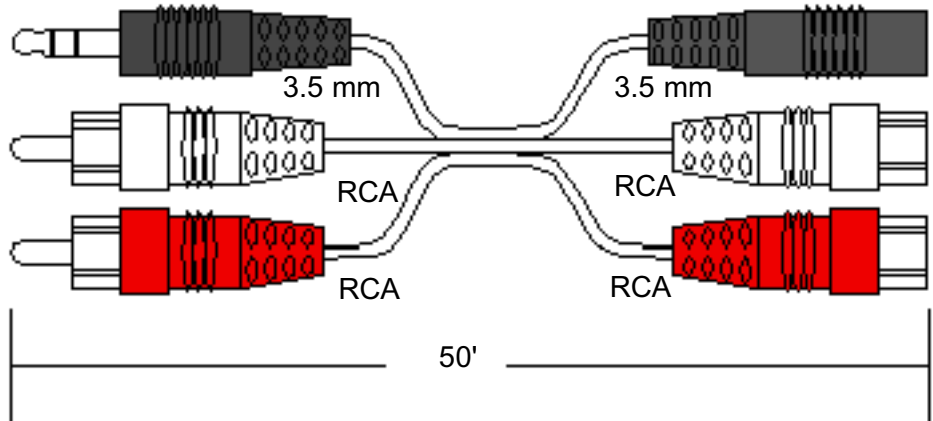

Speaker Cables

Bose P/N 130915 (BLK) P/N 140236 (WHT)

18 GA. 2 conductor speaker wire, tinned ends. Bass module to satellite speaker.

Audio Input Extension Cable Bose P/N 180554

50' shielded cable, two RCA male connections, 3.5 mm stereo plug to two RCA females 3.5 mm stereo female plug.