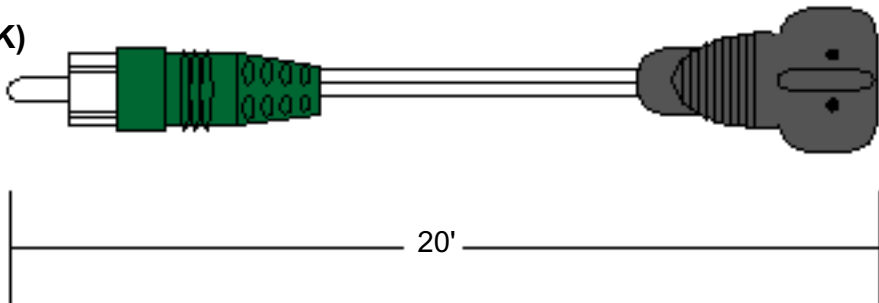

Speaker Cable

Bose P/N 178724-05 (BLK)

P/N 178724-15 (WHT)

20' 18 ga. single RCA green connector to keyed connector. Used for bass module to Jewel® Cube.