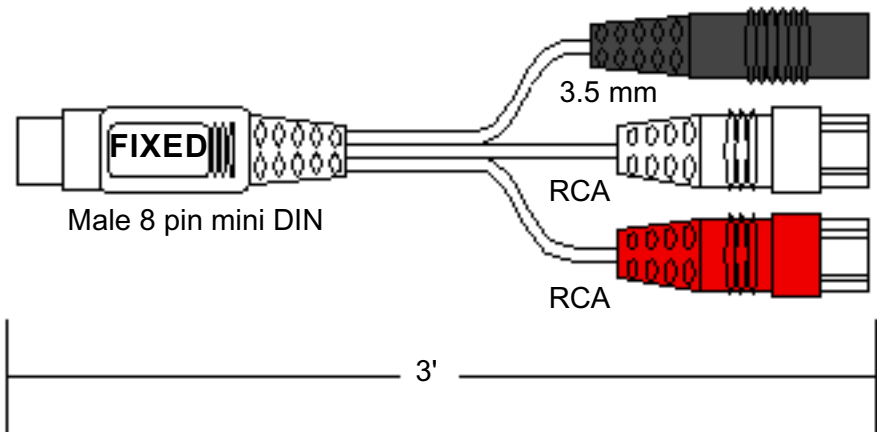

Fixed Adapter Bose P/N #198678

3' shielded adapter for music center. Used mostly for AM9P, AM25P, AM30P, AM25P II and AM30P II.