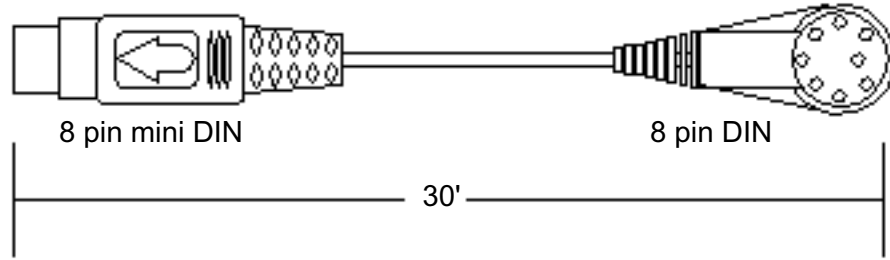

LIFESTYLE® SYSTEM CABLES

Lifestyle® 25 System

Audio Input Cable Bose® P/N 191493

30' shielded 8 pin mini DIN to 8 pin DIN. Used for CD20 music center to AM9P, AM25P and AM30P

Rear Speaker Cable Bose P/N 180644 (BLK) P/N 176202 (WHT)