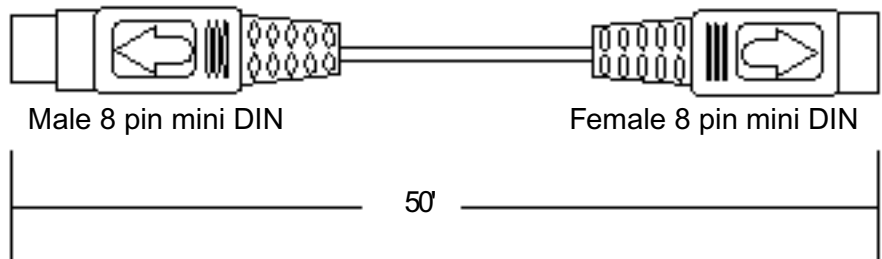

18 ga. single RCA, blue connector to tinned ends. Used for bass module to satellite speakers.

Variable Extension Cable Bose P/N 198679

50' shielded 8 pin male mini DIN to 8 pin female mini DIN. Used to extend the AM5PC audio input cable.

Fixed Extension Cable Bose P/N 198680

50' shielded 8 pin male mini DIN to 8 pin female mini DIN. Used to extend the AM25P II and AM30P II audio input cable.

LIFESTYLE® SYSTEM CABLES

Lifestyle® 25 Series II System