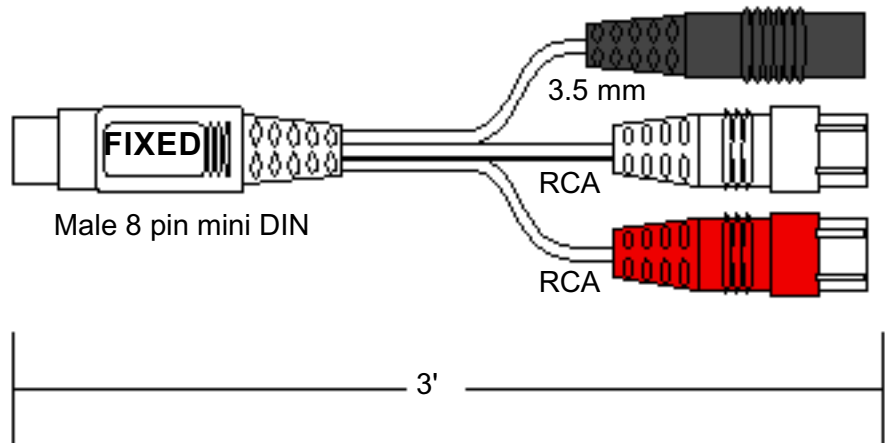

Fixed Adapter Bose P/N 198678

3' shielded adapter for music center. Used mostly for AM9P, AM25P and AM30P

Power Pack PS71 Bose P/N 178371	Europe 178375	UK/Singapore 251773	Australia 178373
120VAC to 12VAC 1.6A	220VAC to 12VAC 1.6A	230VAC to 12VAC 1.6A	240VAC to 12VAC 1.6A
Bass Module Power Cord Bose P/N 198603-001	Europe 148203	UK/Singapore 134725	Australia 134726
120V	220V	230V	240V