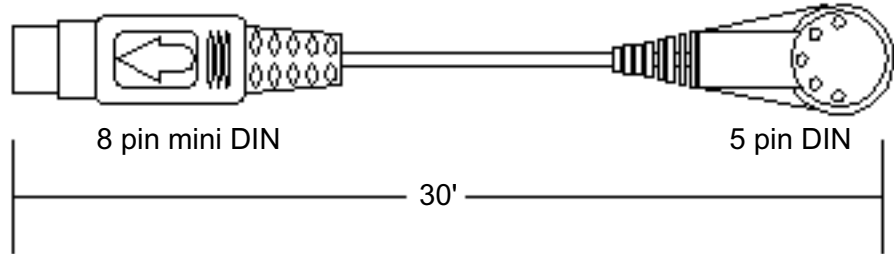

230V

Australia
134726

240V

LIFESTYLE® SYSTEM CABLES

Lifestyle® 20 System

Audio Input Cable

Bose® P/N 191492

30' shielded 5 pin DIN to 8 pin mini DIN. CD20 Music Center to AM5PC bass module.