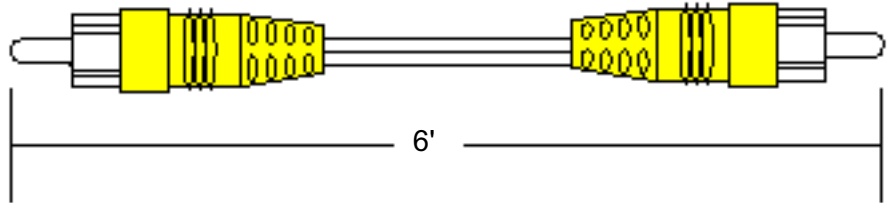

Video Cable/DVD Bose P/N #183200

6' shielded, single male to male RCA. Used for video cable extension or DVD.