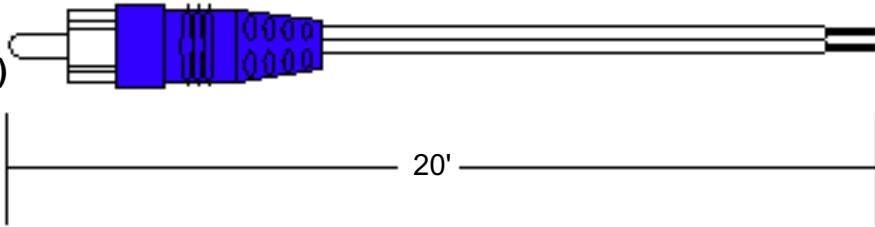

Front Speaker Cable Bose P/N 180643-4 (BLK) P/N 176201-4 (WHT)

18 ga. single RCA, blue connector to tinned ends. Used for bass module to satellite speaker.