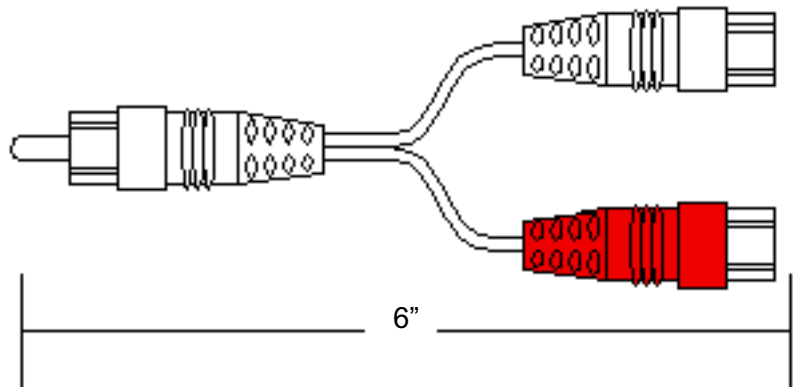

6' shielded, single male to male RCA. Used for video cable extension or DVD.

Stereo Cable Bose P/N #185931-01

6' shielded cable, dual male to male RCA.

RCA Y-Adaptor Bose P/N 128596

6" shielded single male RCA to dual female RCA.

Sony Diskman Hook Up Cable Bose P/N 135455

6' shielded, 3.5 mm stereo plug to dual RCA male plugs.