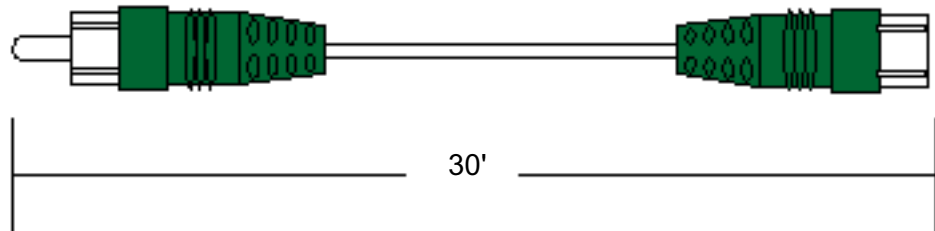

Power Pack PS71
Bose P/N 178371

120VAC to 12VAC 1.6A

Europe
178375

220VAC to 12VAC
1.6A

UK/Singapore
251773

230VAC to 12VAC
1.6A

Australia
178373

240VAC to 12VAC
1.6A

Bass Module Power Cord
Bose P/N 198603-001

120V

Europe
148203

220V

UK/Singapore
134725

230V

Australia
134726

240V