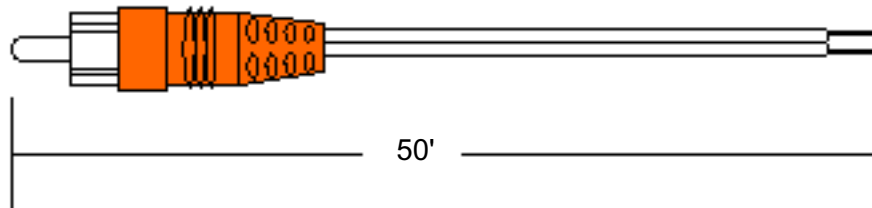

Rear Speaker Cable Bose P/N 180644 (BLK) P/N 176202 (WHT)

18 ga. single RCA, orange connector to tinned ends. Used for bass module to satellite speaker.