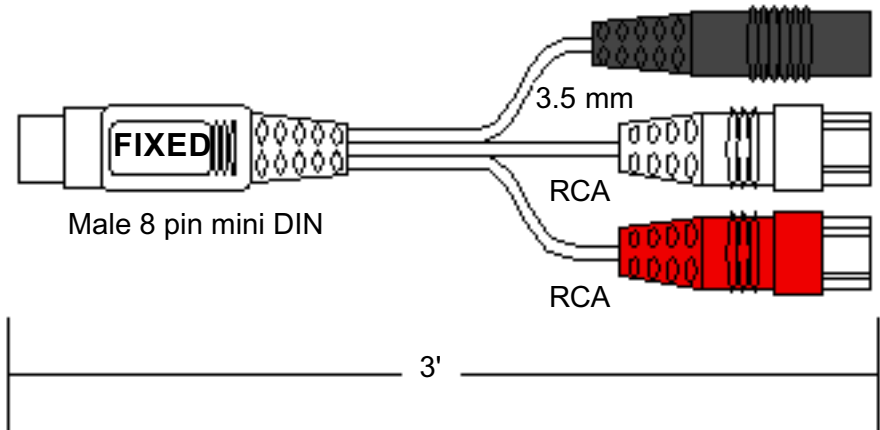

Fixed Extension Cable Bose P/N 198680

50' shielded 8 pin male mini DIN to 8 pin female mini DIN. Used to extend the AM25P and AM30P audio input cable.

LIFESTYLE® SYSTEM CABLES

Lifestyle® 30 System

Variable Adapter

Bose® P/N 198677

3' shielded adapter for music center. Used mostly for the LSSP, AM3P, AM5P, AM5PC, RM-II and amplifiers.

Fixed Adapter

Bose P/N 198678

3' shielded adapter for music center. Used mostly for AM9P, AM25P and AM30P