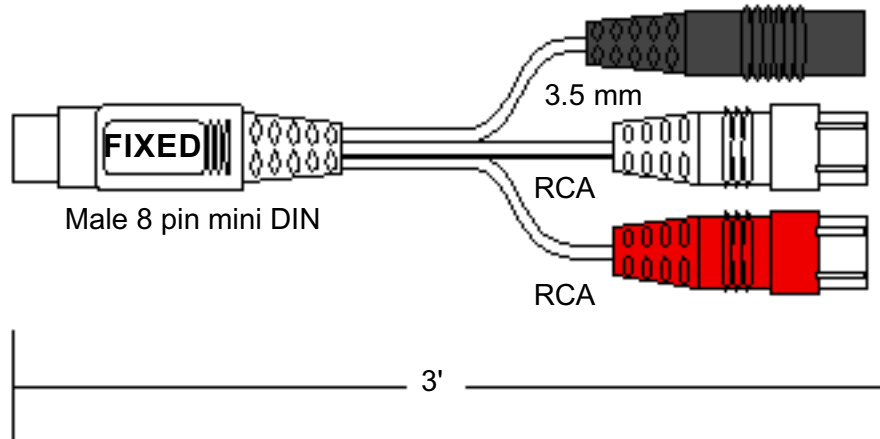

Fixed Adapter Bose P/N 198678

3' shielded adapter for music center. Used mostly for AM9P, AM25P, AM30P, AM25P II and AM30P II.