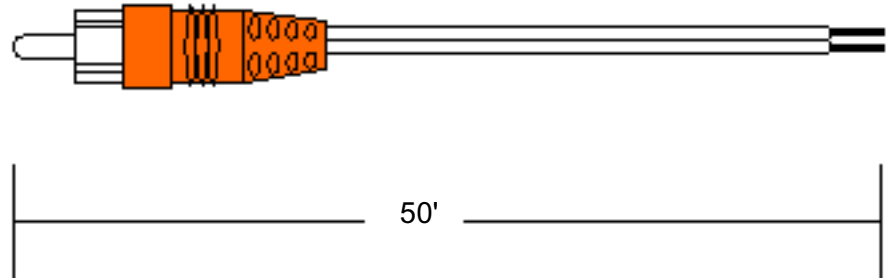

Rear Speaker Cable Bose P/N 180644 (BLK) P/N 176202 (WHT)

18 ga. single RCA, orange connector to tinned ends. Used for bass module to satellite speakers.