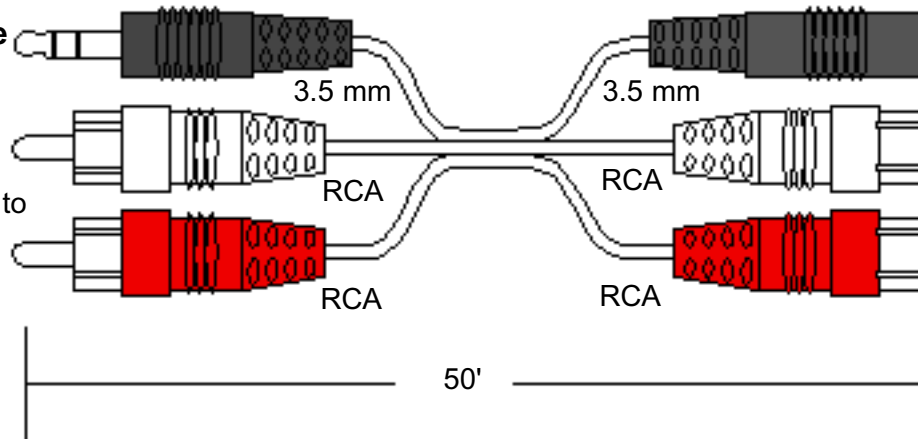

Audio Extension Cable Bose P/N 180554

50' shielded cable, two RCA male connectors, 3.5 mm male stereo plug to two RCA female, 3.5 mm stereo female plug.