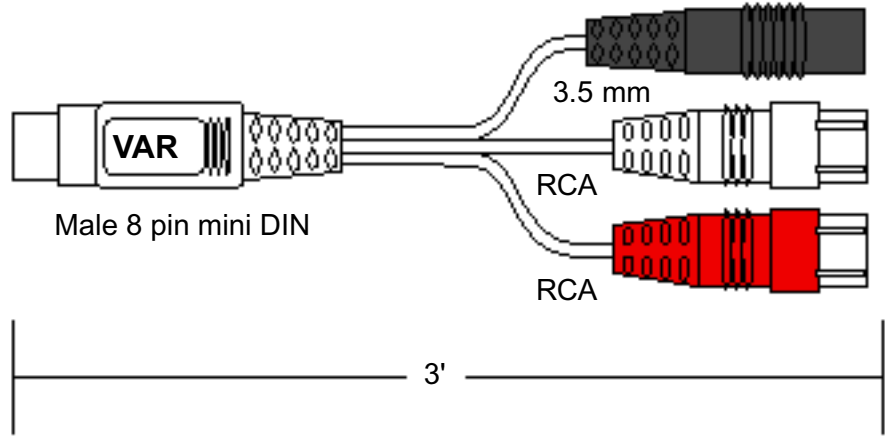

LIFESTYLE® SYSTEM CABLES

Lifestyle® 25 System

Variable Adapter Bose® P/N 198677

3' shielded adapter for music center. Used mostly for the LSSP, AM3P, AM5P, AM5PC, RM-II and amplifiers.