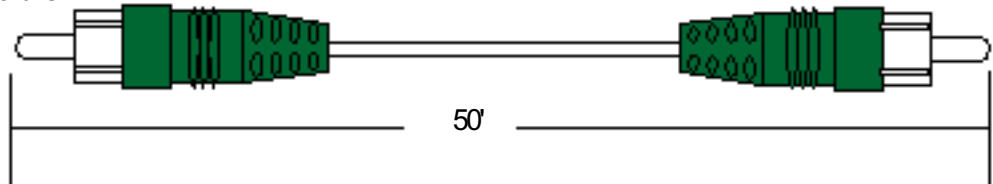

Digital Extension Cable

Bose P/N 255509
(6') P/N 183200

50' extension cable used with the audio input cable to DVD.

Power Pack PS71

Bose P/N 178371

120VAC to 12VAC 1.6A

Europe

178375

220VAC to 12VAC
1.6A

UK/Singapore

251773

230VAC to 12VAC
1.6A

Australia

178373

240VAC to 12VAC
1.6A

Bass Module Power Cord

Bose P/N 198603-001

120V

Europe

148203

220V

UK/Singapore

134725

230V

Australia

134726

240V