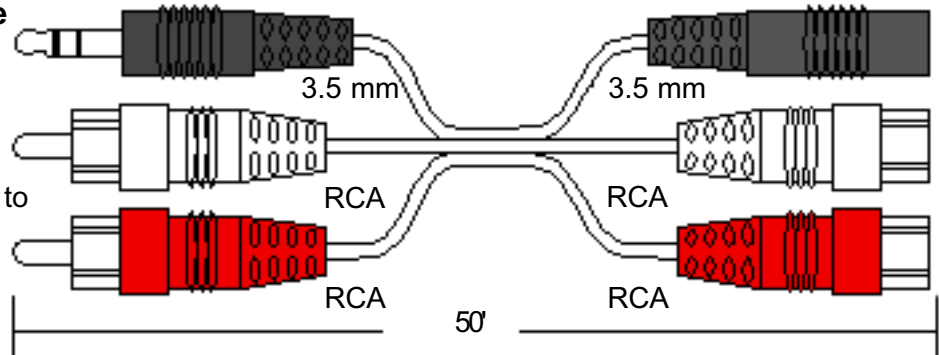

Audio Extension Cable

Bose P/N 180554

50' shielded cable, two RCA male connectors, 3.5 mm male stereo plug to two RCA female, 3.5 mm stereo female plug.