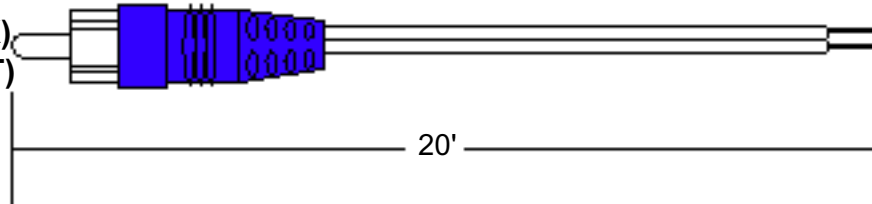

Front Speaker Cable Bose P/N 180643-4 (BLK) P/N 176201-4 (WHT)

18 ga. single RCA, blue connector to tinned ends. Used for bass module to satellite speaker.