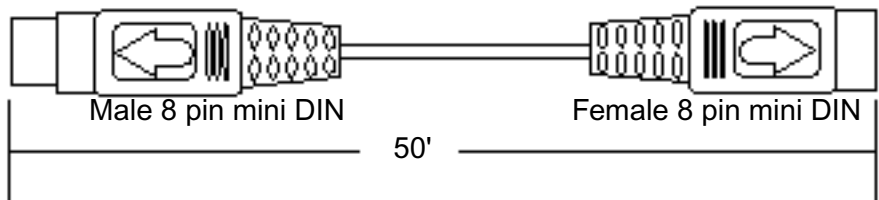

Fixed Extension Input Cable Bose P/N 198680

50' shielded 8 pin mini DIN male to 8 pin mini DIN female.
Used with the home theater systems e.g. AM9P, AM25P AM30P