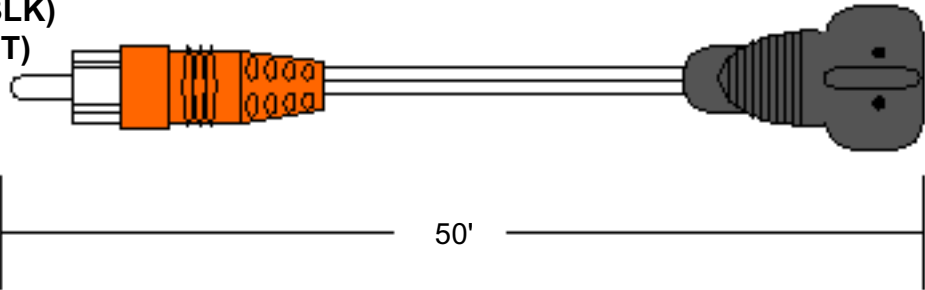

Rear Speaker Cable Bose P/N 193146-03 (BLK) P/N 193146-13 (WHT)

18 ga. single RCA, orange connector to tinned ends. Used for bass module to Jewel® Cube speakers.