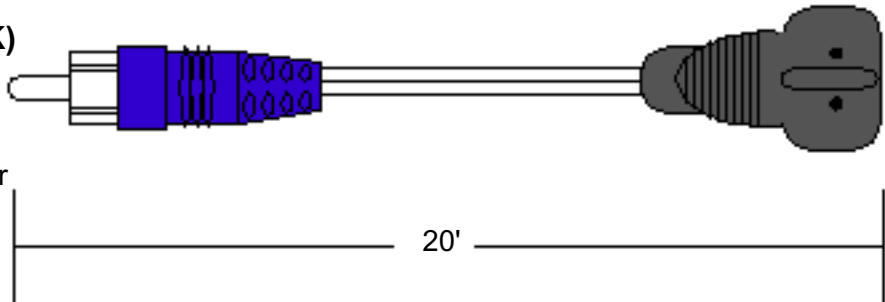

Front Speaker Cables Bose P/N 193145-04 (BLK) P/N 193145-14 (WHT)

18 ga. single RCA, blue connector to tinned ends. Used for bass module to Jewel Cube speakers.