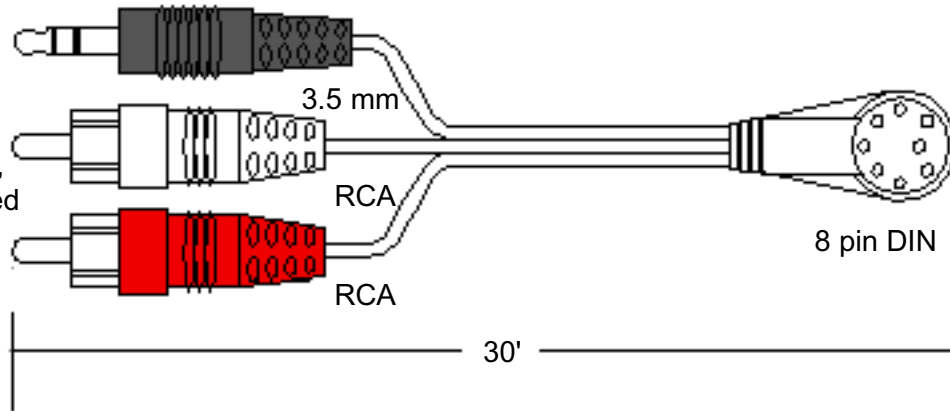

230V

Australia 134726

240V

LIFESTYLE® SYSTEM CABLES

Companion® System

Audio Input Cable Bose® P/N 176199

30' shielded 8 pin DIN to dual RCA male plug, 3.5 mm male plug. Used for the CD5V2 music center to AM9P bass module.