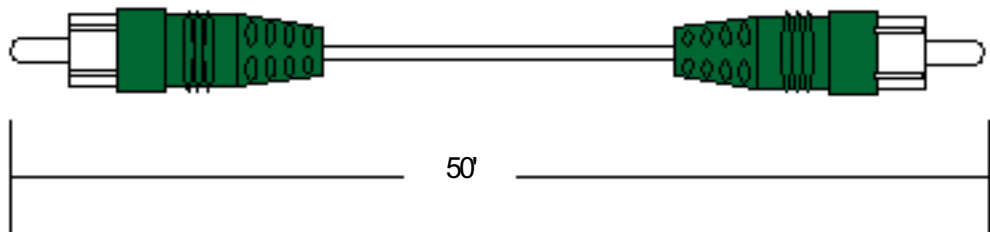

Digital Extension Cable Bose P/N #255509 (6') P/N #183200

50' extension cable used with the audio input cable to DVD.

Power Pack PS71 Bose P/N #178371

120VAC to 12VAC 1.6A

Europe 178375

220VAC to 12VAC
1.6A

UK/Singapore 251773

230VAC to 12VAC
1.6A

Australia 178373

240VAC to 12VAC
1.6A

Bass Module Power Cord Bose P/N #198603-001

120V

Europe 148203

220V

UK/Singapore 134725

230V

Australia 134726

240V