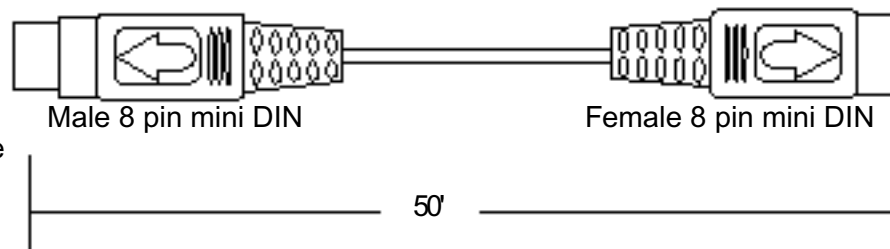

Variable Extension Cable Bose P/N 198679

50' shielded 8 pin male mini DIN to 8 pin female mini DIN. Used to extend the AM5PC audio input cable.

Fixed Extension Cable Bose P/N 198680

50' shielded 8 pin male mini DIN to 8 pin female mini DIN. Used to extend the AM25P and AM30P audio input cable.