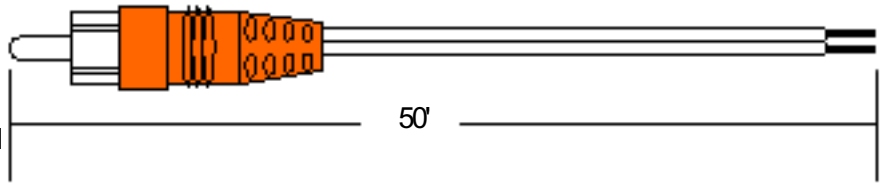

Audio Input Cable Bose® P/N 253347

30' shielded, 13 pin male DIN to dual RCA male plug, 3.5 mm stereo male plug, RCA female digital input plug.

Rear Speaker Cable

Bose P/N 180644 (BLK)
P/N 176202 (WHT)

18 ga. single RCA, orange connector to tinned ends. Used for bass module to speaker.