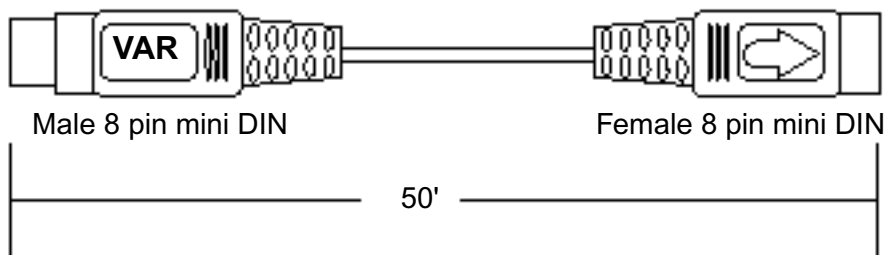

Speaker Cable

Bose P/N 178724-05 (BLK)

P/N 178724-15 (WHT)

20' 18 ga. single RCA green connector to keyed connector. Used for bass module to Jewel® Cube.

Speaker Extension Cable

Bose P/N 186445-1 (BLK)

P/N 186445-2 (WHT)

30' extension cable for use with the Jewel Cube speaker.

Variable Extension Input Cable

Bose P/N 198679

50' shielded 8 pin mini DIN male to 8 pin mini DIN female. Used to extend the AM5PC audio input cable.