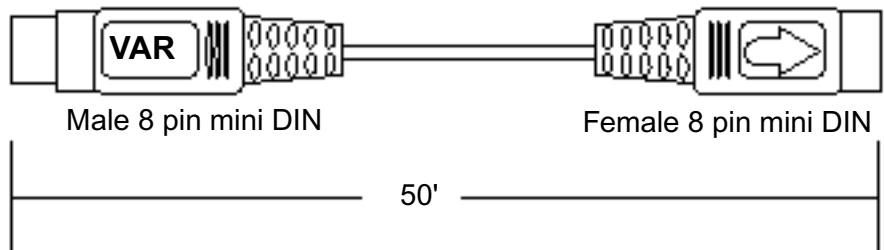

Variable Extension Input Cable Bose P/N 198679

50' shielded 8 pin mini DIN male to 8 pin DIN female.
Used to extend the AM5PC audio input cable.