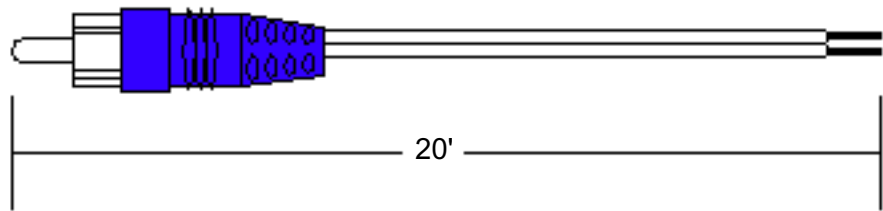

Speaker Cable Bose P/N 180643-4 (BLK) P/N 176201-5 (WHT)

18 ga. single RCA blue connector to tinned ends. Bass module to speaker.