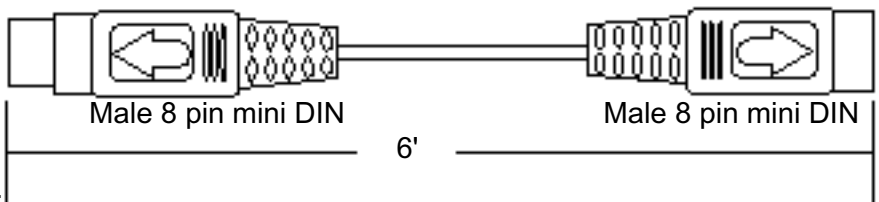

Audio Input Cable C1 Bose P/N 191491

6' shielded male 8 pin mini DIN to male 8 pin mini DIN.
Used for the C1 changer to M1 MRI (multi-room interface).