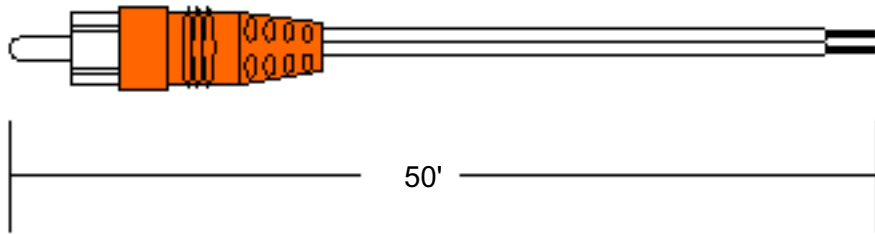

LIFESTYLE® SYSTEM CABLES

Lifestyle® 8 System

Audio Input Cable Bose® P/N 176199

30' shielded 8 pin DIN to dual RCA male plug, 3.5 mm male plug. Used for the CD5V2 music center to AM8P bass module.

Rear Speaker Cable Bose P/N 180644 (BLK) P/N 176202 (WHT)

18 ga. single RCA, orange connector to tinned ends. Used for bass module to satellite speaker.

Front Speaker Cable Bose P/N 180643-4 (BLK) P/N 176201-4 (WHT)

18 ga. single RCA, blue connector to tinned ends. Used for bass module to satellite speaker.

Audio Extension Cable Bose P/N 180554

50' shielded cable, two RCA male connectors, 3.5 mm male stereo plug to two RCA female, 3.5 mm stereo female plug.

Power Pack PS71 Bose P/N 178371

120VAC to 12VAC 1.6A

Europe 178375

220VAC to 12VAC
1.6A

UK/Singapore 251773

230VAC to 12VAC
1.6A

Australia 178373

240VAC to 12VAC
1.6A

Bass Module Power Cord Bose P/N 198603-001

120V

Europe 148203

220V

UK/Singapore 134725

230V

Australia 134726

240V