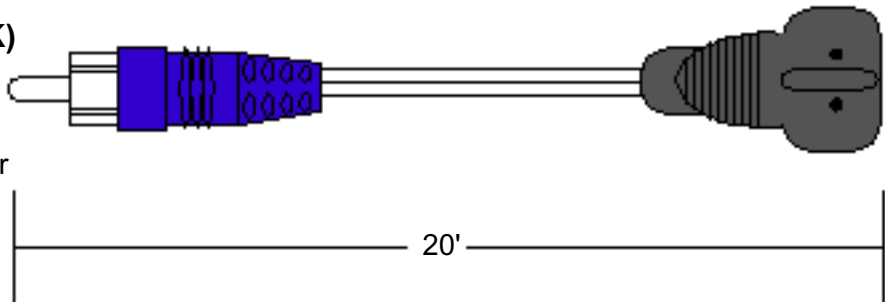

Front Speaker Cables Bose P/N 193145-04 (BLK) P/N 193145-14 (WHT)

18 ga. single RCA, blue connector to tinned ends. Used for bass module to Jewel Cube speakers.