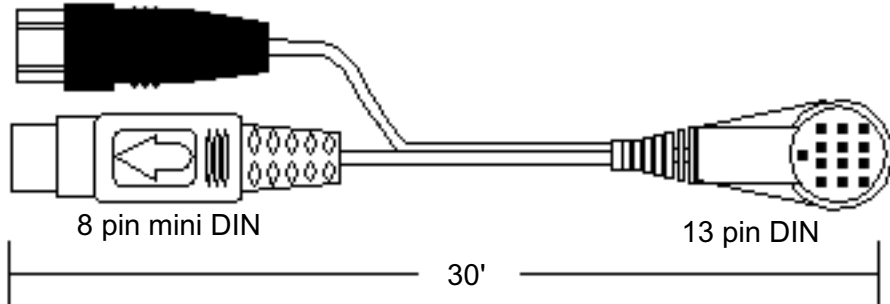

LIFESTYLE® SYSTEM CABLES

Lifestyle® 50 System

Audio Input Cable Bose® P/N 253346

30' shielded 13 pin DIN to 8 pin mini DIN.
CD20 music center to AM30P II bass module.

Rear Speaker Cable Bose P/N 193146-03 (BLK) P/N 193146-13 (WHT)

18 ga. single RCA, orange connector to tinned ends.
Used for bass module to Jewel® Cube speakers.