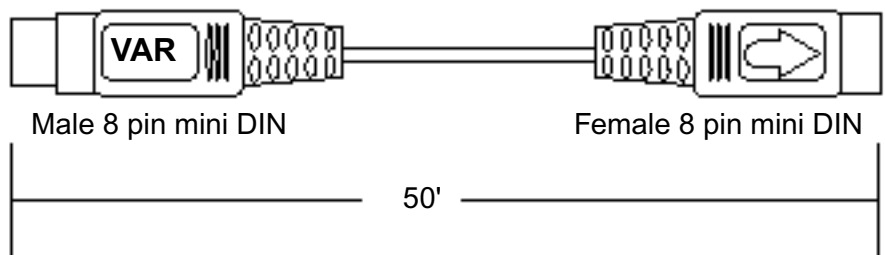

Variable Extension Cable Bose P/N 198679

50' shielded 8 pin male mini DIN to 8 pin female mini DIN. Used to extend the AM5PC audio input cable.