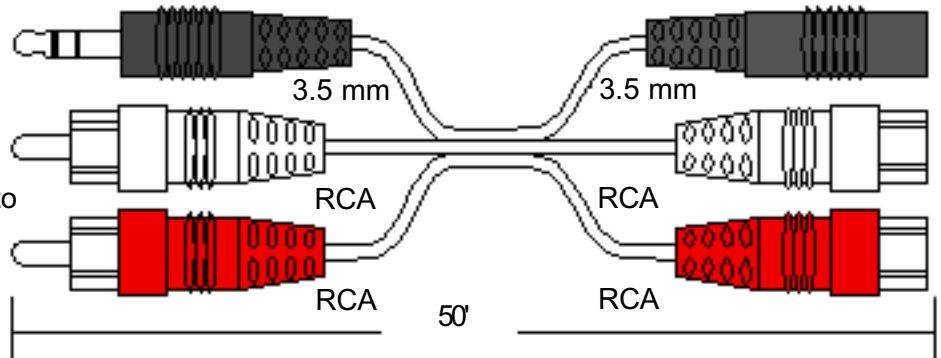

Front Speaker Cable

Bose P/N 180643-4 (BLK)
P/N 176201-4 (WHT)

18 ga. single RCA, blue connector to tinned ends. Used for bass module to speaker.

Audio Extension Cable Bose P/N 180554

50' shielded cable, two RCA male connectors, 3.5 mm male stereo plug to two RCA female, 3.5 mm stereo female plug.