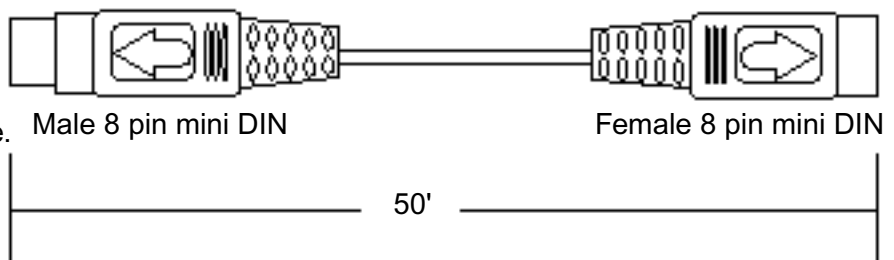

30' extension cable for use with the Jewel Cube speaker.

Variable Extension Input Cable

Bose P/N 198679

50' shielded 8 pin mini DIN male to 8 pin mini DIN female. Used to extend the AM5PC audio input cable.

Fixed Extension Input Cable

Bose P/N 198680

50' shielded 8 pin mini DIN male to 8 pin mini DIN female. Used with the home theater systems e.g. AM9P, AM25P AM30P

LIFESTYLE® SYSTEM CABLES

Lifestyle® 20 System