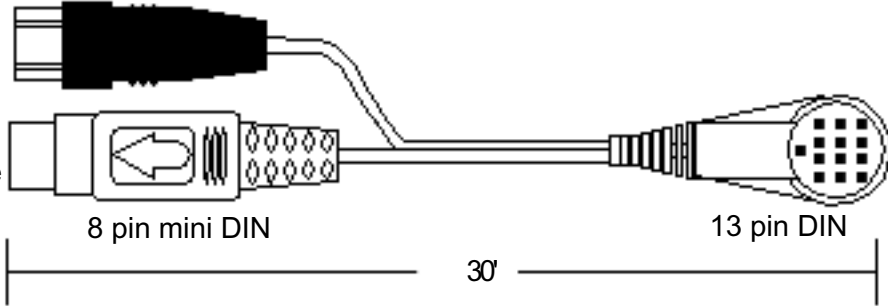

3' shielded adapter for music center. Used mostly for AM9P, AM25P and AM30P

Power Pack PS71 Bose P/N 178371	Europe 178375	UK/Singapore 251773	Australia 178373
120VAC to 12VAC 1.6A	220VAC to 12VAC 1.6A	230VAC to 12VAC 1.6A	240VAC to 12VAC 1.6A
Bass Module Power Cord Bose P/N 198603-001	Europe 148203	UK/Singapore 134725	Australia 134726
120V	220V	230V	240V

LIFESTYLE® SYSTEM CABLES

Lifestyle® 25 Series II System

Audio Input Cable Bose® P/N 253346

30' shielded cable 13 pin DIN to 8 pin mini DIN, RCA female digital input. Used for CD20 music center to series II AM25P and AM30P