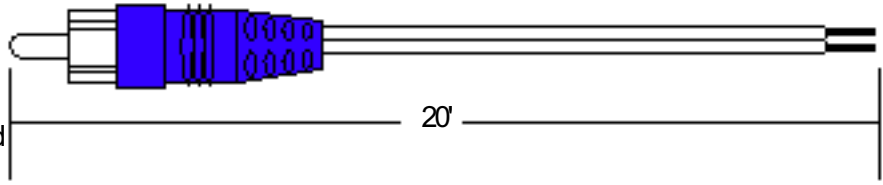

Front Speaker Cable

Bose P/N 180643-4 (BLK)
P/N 176201-4 (WHT)

18 ga. single RCA, blue connector to tinned ends. Used for bass module to speaker.