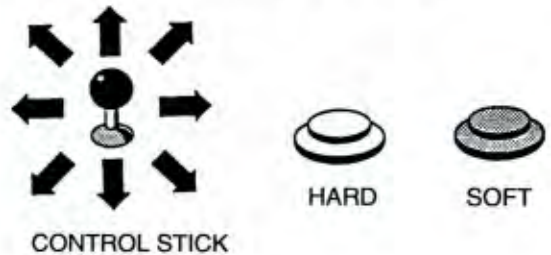

OPERATOR'S MANUAL

SQUASH

2 PLAYER
SIMULTANEOUS
BUY IN & CONTINUATION

gaelco, s.a.

ESCIPION, 9/11 - 08023 BARCELONA - SPAIN - PHONE 417 36 26 FAX 417 28 02

P C B CONECTOR JAMMA

SOLDER SIDE			COMPONENTS SIDE		
GND	A	1	GND		
GND	B	2	GND		
+5V	C	3	+5V		
+5V	D	4	+5V		
N.C.	E	5	N.C.		
+12V	F	6	+12V		
	H	7			
COIN COUNTER 2	J	8	COIN COUNTER 1		
(COIN LOCK OUT 2)	K	9	(COIN LOCK OUT1)		
SPEAKER (-)	L	10	SPEAKER (+)		
N.C.	M	11	N.C.		
VIDEO GREEN	N	12	VIDEO RED		
VIDEO SYNC	P	13	VIDEO BLUE		
SERVICE SW	R	14	VIDEO GND		
N.C.	S	15	TEST SW		
COIN 2	T	16	COIN 1		
2P START	U	17	1P START		
2P UP	V	18	1P UP		
2P DOWN	W	19	1P DOWN		
2P LEFT	X	20	1P LEFT		
2P RIGHT	Y	21	1P RIGHT		
2P SHOT	Z	22	1P SHOT		
2P JUMP	a	23	1P JUMP		
N.C.	b	24	N.C.		
N.C.	c	25	N.C.		
N.C.	d	26	N.C.		
GND	e	27	GND		
GND	f	28	GND		

CONTROL PANEL

MONITOR	HORIZONTAL
GAME STYLE	1 PLAYER o 2 PLAYERS SIMULTANEOUS

POSITIONS OF DIP SW

COIN / CREDIT OPTION SWITCH SETTING

DIP SW 1

OPTION		S1	S2	S3	S4	S5	S6	S7	S8
COIN 1	1 COIN 1 CREDIT						OFF	OFF	OFF
	2 COINS 1 CREDIT						OFF	OFF	ON
	3 COINS 1 CREDIT						OFF	ON	OFF
	4 COINS 1 CREDIT						OFF	ON	ON
	5 COINS 1 CREDIT						ON	OFF	OFF
	6 COINS 1 CREDIT						ON	OFF	ON
	3 COINS 2 CREDITS						ON	ON	OFF
	4 COINS 3 CREDITS						ON	ON	ON
COIN 2	1 COIN 1 CREDIT			OFF	OFF	OFF			
	1 COIN 2 CREDITS			OFF	OFF	ON			
	1 COIN 3 CREDITS			OFF	ON	OFF			
	1 COIN 4 CREDITS			OFF	ON	ON			
	1 COIN 5 CREDITS			ON	OFF	OFF			
	1 COIN 6 CREDITS			ON	OFF	ON			
	2 COINS 3 CREDITS			ON	ON	OFF			
	3 COINS 4 CREDITS			ON	ON	ON			
MODE 2 PLAYERS	5 GAMES START 2 CR./CONT. 2 CR.		OFF						
	3 GAMES START 2 CR./CONT. 1 CR.		ON						
FREE PLAY		NO	OFF						
		YES	ON						