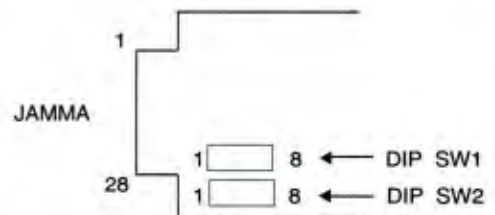

OPERATOR'S MANUAL

SQUASH

2 PLAYER
SIMULTANEOUS
BUY IN & CONTINUATION

gaelco, s.a.

ESCIPION, 9/11 - 08023 BARCELONA - SPAIN - PHONE 417 36 26 FAX 417 28 02

P C B CONECTOR JAMMA

SOLDER SIDE			COMPONENTS SIDE		
GND	A	1	GND		
GND	B	2	GND		
+5V	C	3	+5V		
+5V	D	4	+5V		
N.C.	E	5	N.C.		
+12V	F	6	+12V		
	H	7			
COIN COUNTER 2	J	8	COIN COUNTER 1		
(COIN LOCK OUT 2)	K	9	(COIN LOCK OUT1)		
SPEAKER (-)	L	10	SPEAKER (+)		
N.C.	M	11	N.C.		
VIDEO GREEN	N	12	VIDEO RED		
VIDEO SYNC	P	13	VIDEO BLUE		
SERVICE SW	R	14	VIDEO GND		
N.C.	S	15	TEST SW		
COIN 2	T	16	COIN 1		
2P START	U	17	1P START		
2P UP	V	18	1P UP		
2P DOWN	W	19	1P DOWN		
2P LEFT	X	20	1P LEFT		
2P RIGHT	Y	21	1P RIGHT		
2P SHOT	Z	22	1P SHOT		
2P JUMP	a	23	1P JUMP		
N.C.	b	24	N.C.		
N.C.	c	25	N.C.		
N.C.	d	26	N.C.		
GND	e	27	GND		
GND	f	28	GND		

CONTROL PANEL

MONITOR	HORIZONTAL
GAME STYLE	1 PLAYER o 2 PLAYERS SIMULTANEOUS

POSITIONS OF DIP SW

COIN / CREDIT OPTION SWITCH SETTING

DIP SW 1

OPTION		S1	S2	S3	S4	S5	S6	S7	S8
COIN 1	1 COIN 1 CREDIT						OFF	OFF	OFF
	2 COINS 1 CREDIT						OFF	OFF	ON
	3 COINS 1 CREDIT						OFF	ON	OFF
	4 COINS 1 CREDIT						OFF	ON	ON
	5 COINS 1 CREDIT						ON	OFF	OFF
	6 COINS 1 CREDIT						ON	OFF	ON
	3 COINS 2 CREDITS						ON	ON	OFF
	4 COINS 3 CREDITS						ON	ON	ON
COIN 2	1 COIN 1 CREDIT			OFF	OFF	OFF			
	1 COIN 2 CREDITS			OFF	OFF	ON			
	1 COIN 3 CREDITS			OFF	ON	OFF			
	1 COIN 4 CREDITS			OFF	ON	ON			
	1 COIN 5 CREDITS			ON	OFF	OFF			
	1 COIN 6 CREDITS			ON	OFF	ON			
	2 COINS 3 CREDITS			ON	ON	OFF			
	3 COINS 4 CREDITS			ON	ON	ON			
MODE 2 PLAYERS	5 GAMES START 2 CR./CONT. 2 CR.		OFF						
	3 GAMES START 2 CR./CONT. 1 CR.		ON						
FREE PLAY		NO	OFF						
		YES	ON						